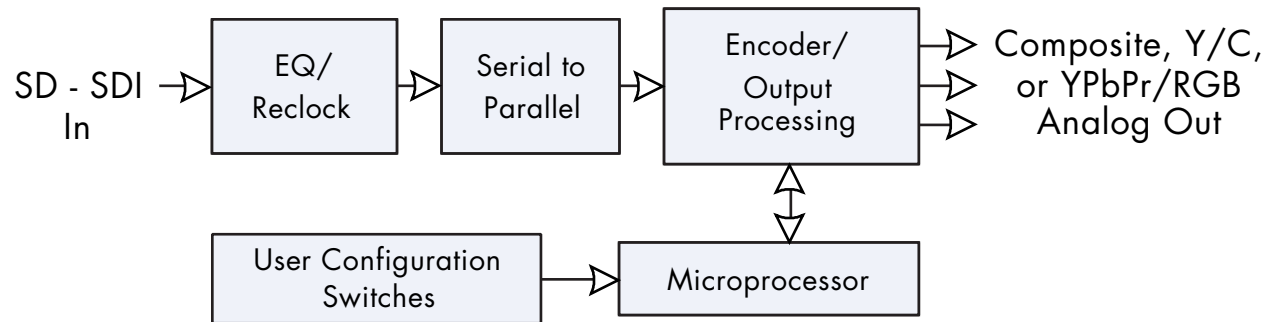

# 4040 Block Diagram

*Encoder/D to A SDI to Analog Composite, Y/C or YPbPr*

**Cobalt Digital Inc.**  
2406 E. University Ave.  
Urbana IL, 61802

217.344.1243  
info@cobaltdigital.com  
www.cobaltdigital.com