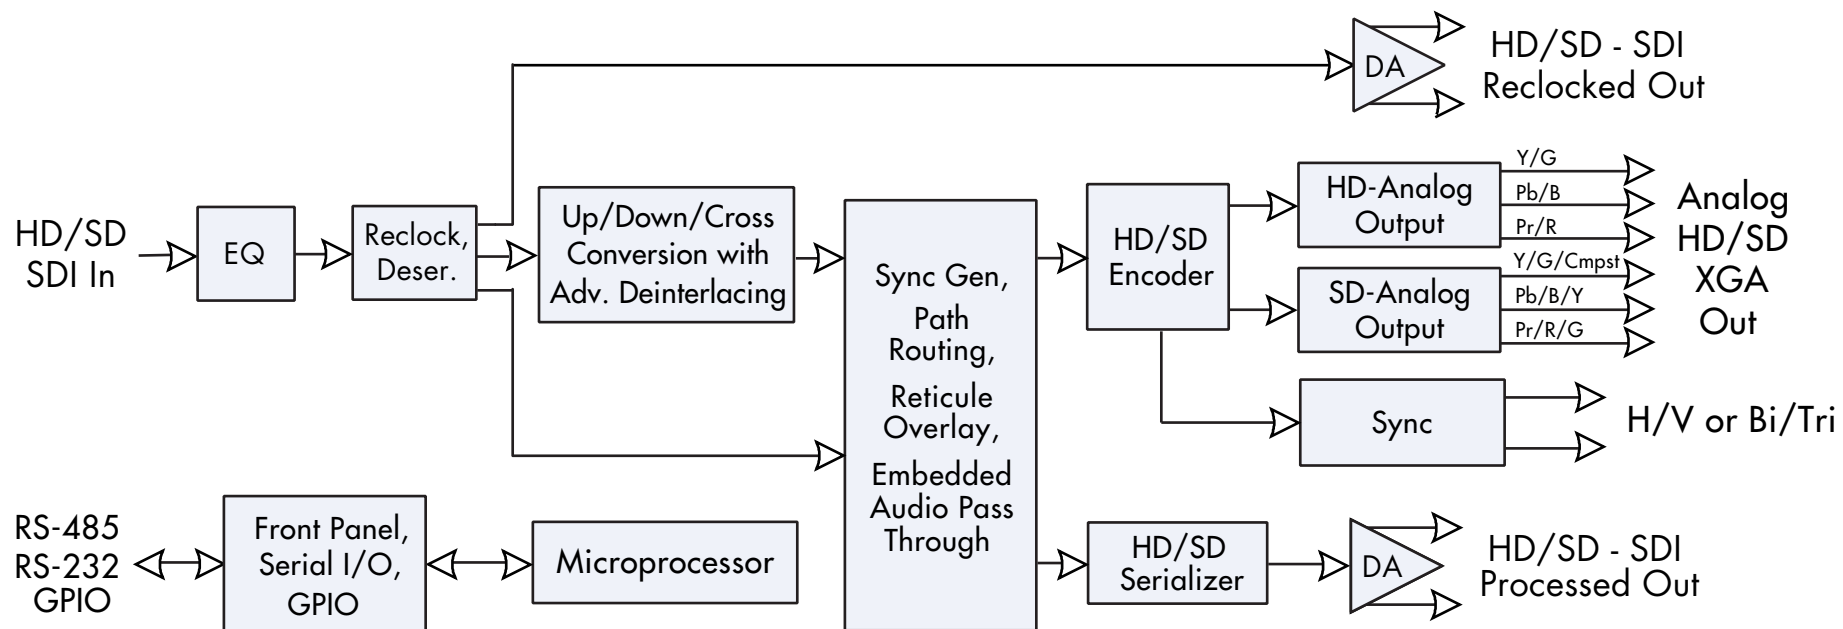

8024 Block Diagram

HD/SD Up/Down and Cross Converter

with Digital and Analog Outputs

Cobalt Digital Inc.
2406 E. University Ave.
Urbana IL, 61802

217.344.1243
info@cobaltdigital.com
www.cobaltdigital.com