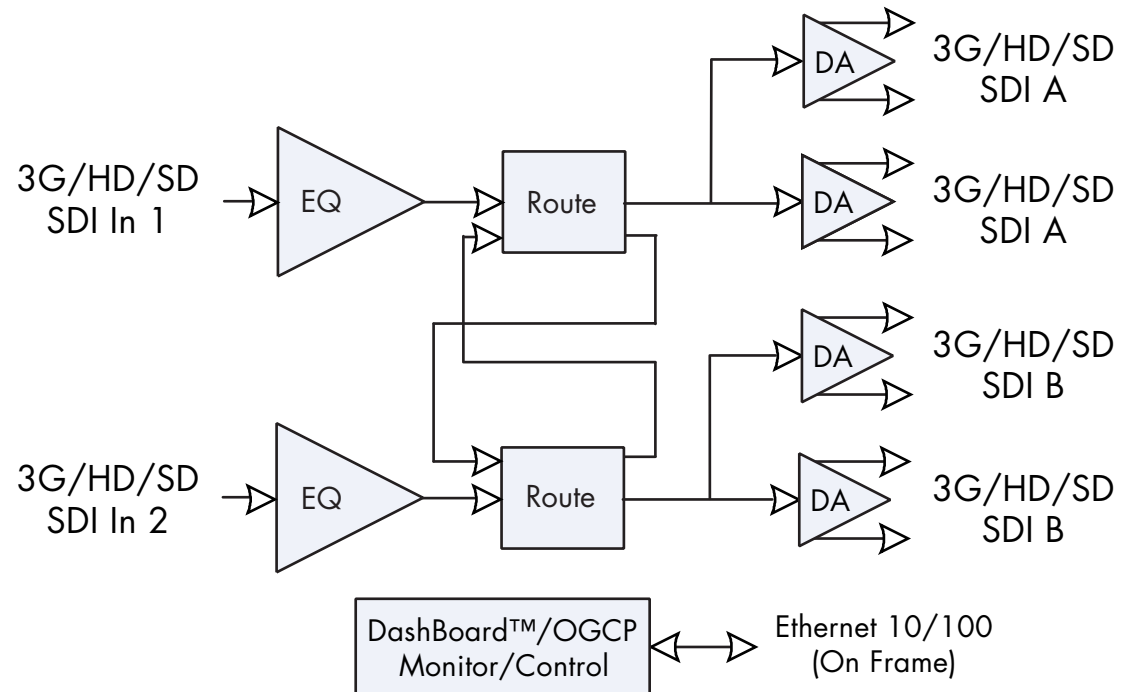

9004 Block Diagram

Dual 3G/HD/SD Distribution Amplifier

Non-Reclocking

Cobalt Digital Inc.
2406 E. University Ave.
Urbana IL, 61802

217.344.1243
info@cobaltdigital.com
www.cobaltdigital.com