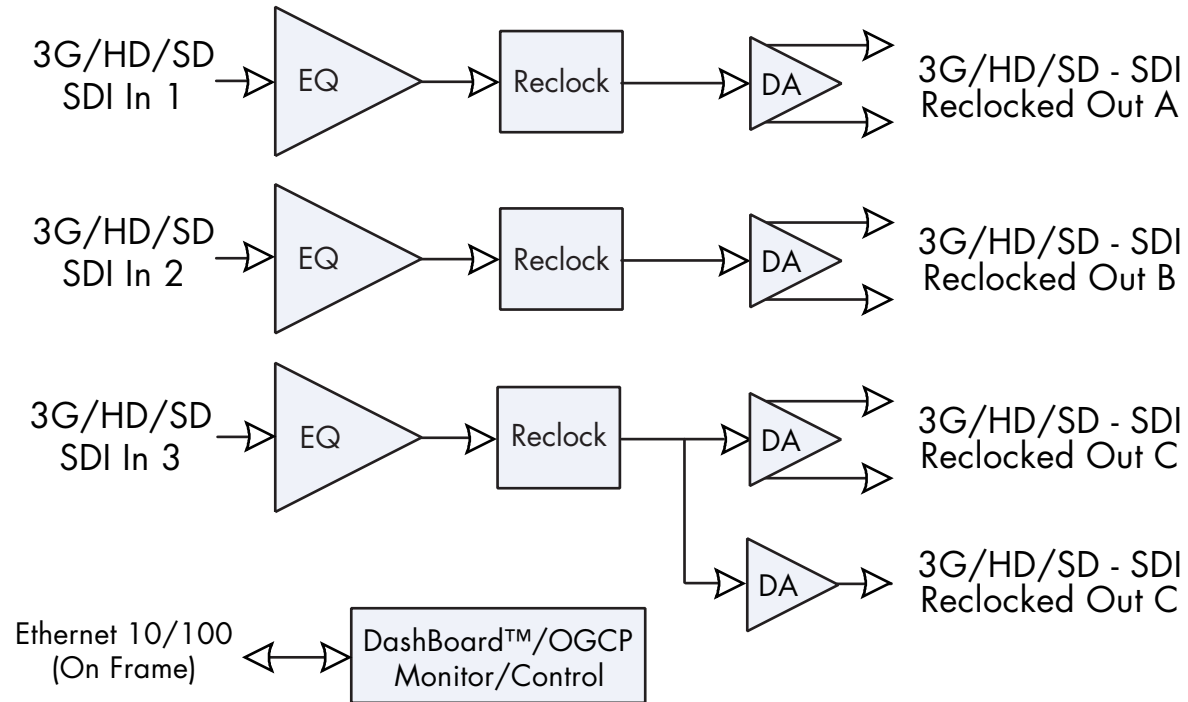

9005 Block Diagram

Triple 3G/HD/SD Reclocking Distribution Amplifier

Cobalt Digital Inc.
2406 E. University Ave.
Urbana IL, 61802

217.344.1243
info@cobaltdigital.com
www.cobaltdigital.com