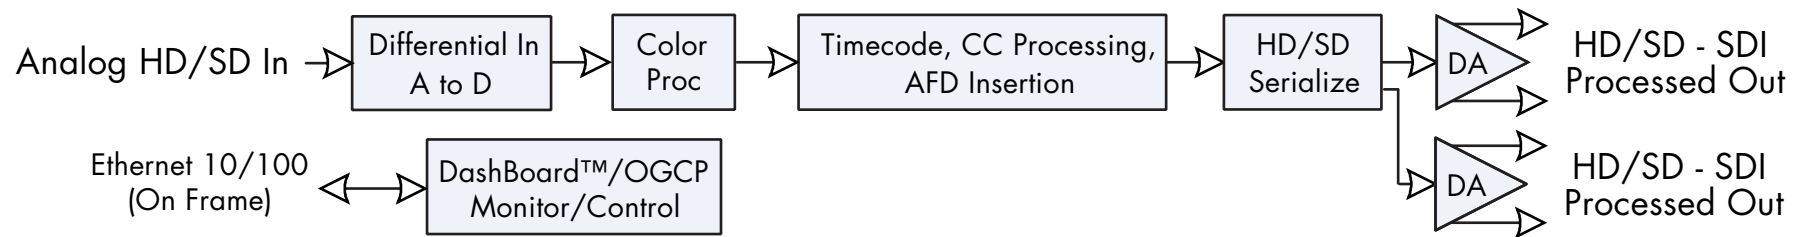

9031 Block Diagram

HD/SD 12-bit Analog to Digital Converter

with Universal Inputs

Cobalt Digital Inc.
2406 E. University Ave.
Urbana IL, 61802

217.344.1243
info@cobaltdigital.com
www.cobaltdigital.com