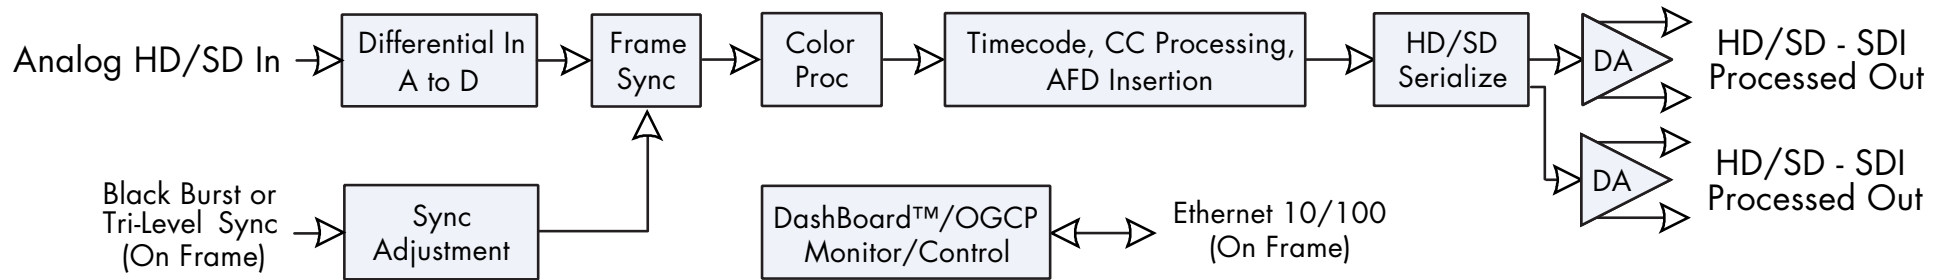

9032 Block Diagram

HD/SD 12-bit Analog to Digital Converter

with Universal Inputs and Frame Sync

Cobalt Digital Inc.
2406 E. University Ave.
Urbana IL, 61802

217.344.1243
info@cobaltdigital.com
www.cobaltdigital.com