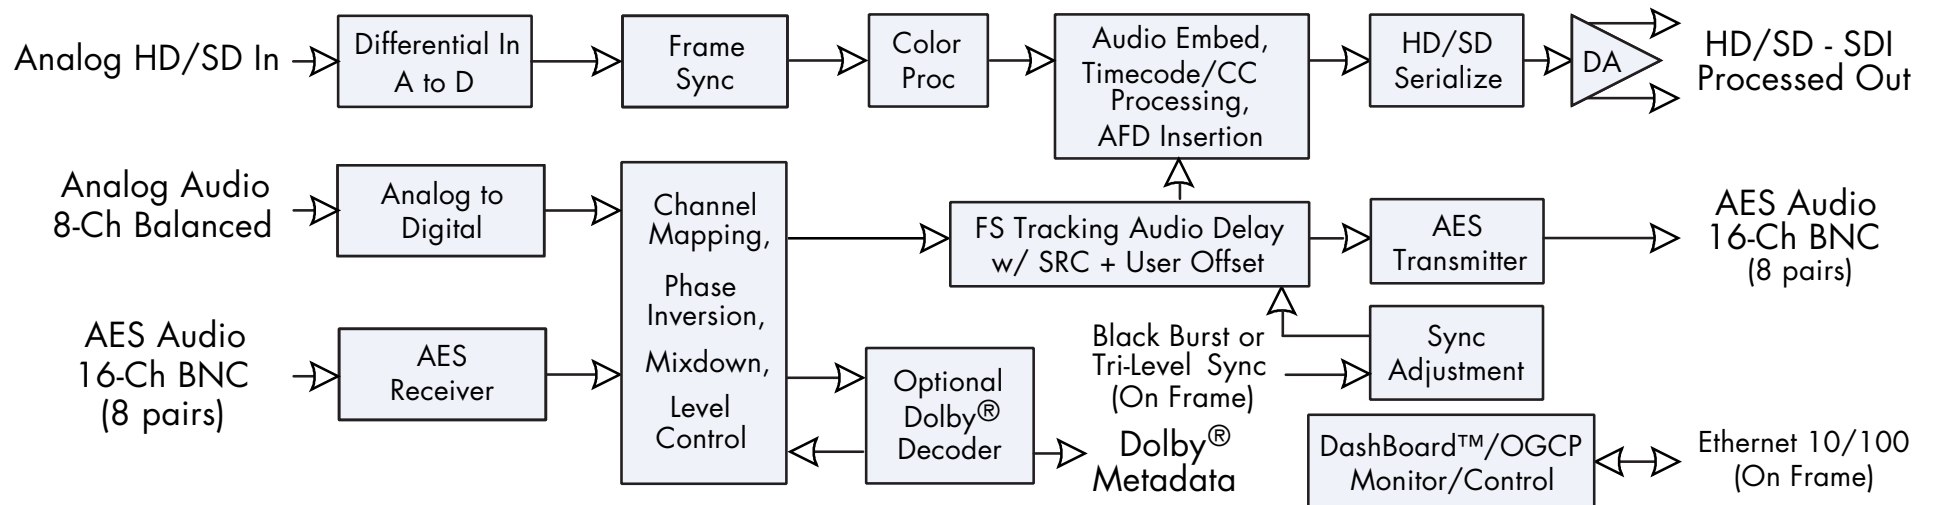

9034 Block Diagram

Input Processing Analog to Digital Video

with Audio Embedding and Frame Sync

Cobalt Digital Inc.
2406 E. University Ave.
Urbana IL, 61802

217.344.1243
info@cobaltdigital.com
www.cobaltdigital.com