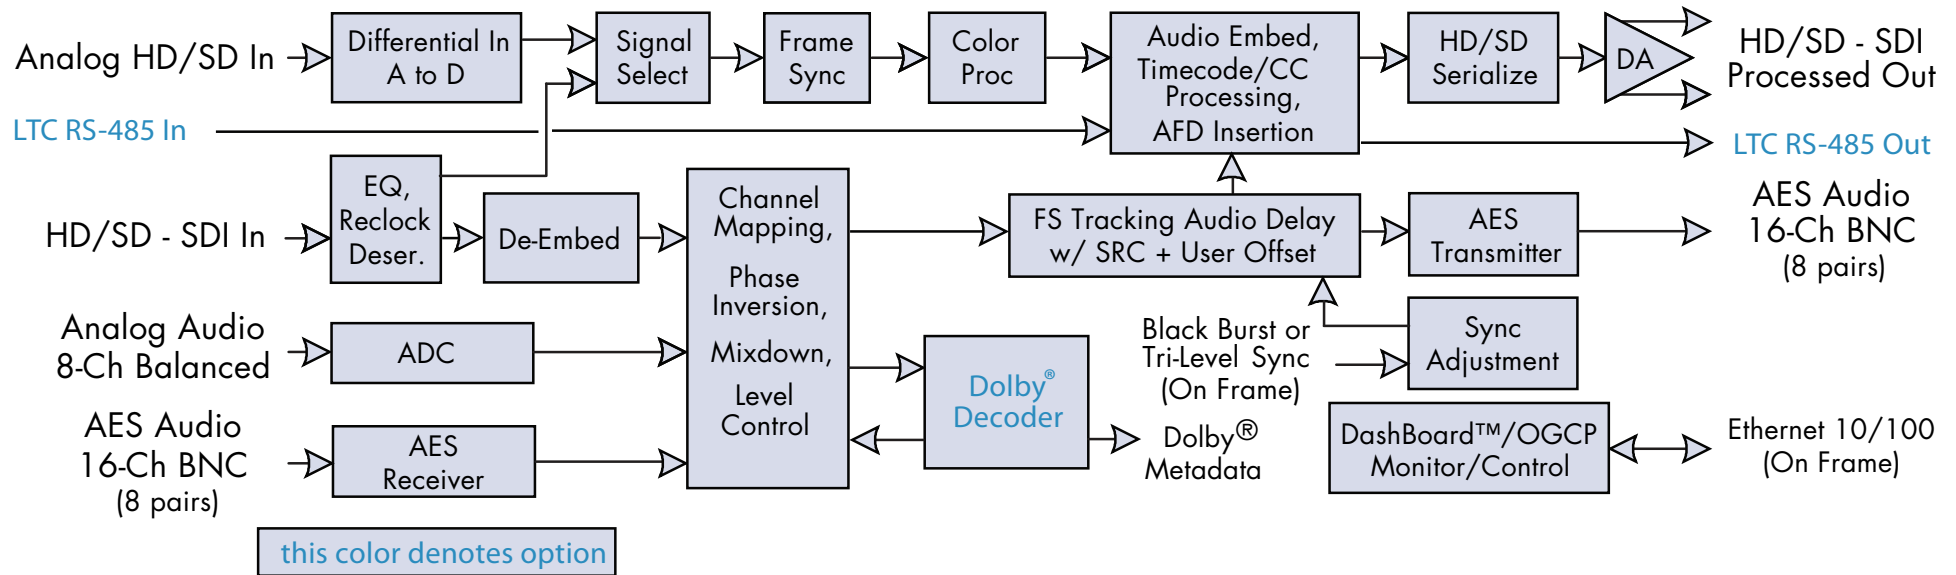

9035 Block Diagram

Analog and SDI Input to SDI Output Converter with Audio Embedding, Frame Sync

Cobalt Digital Inc.
2406 E. University Ave.
Urbana IL, 61802
217.344.1243
info@cobaltdigital.com
www.cobaltdigital.com