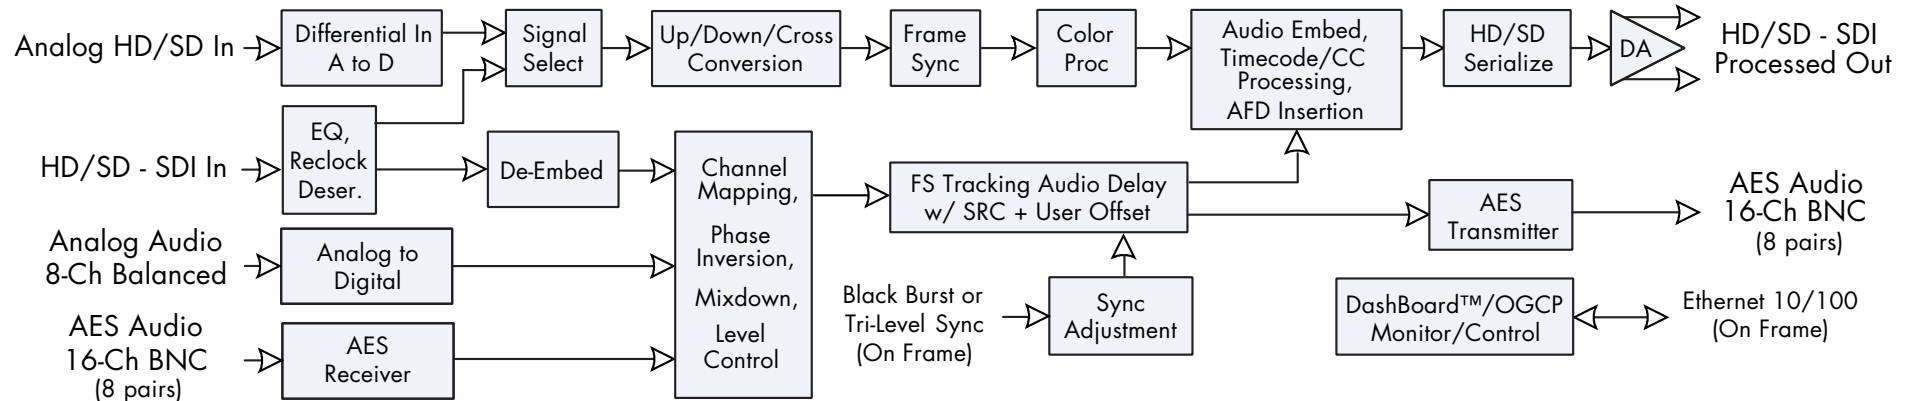

# 9061 Block Diagram

## Up/Down/Cross Converter

with Analog/SDI Input, Audio Embed/De-Embed,  
Frame Sync, Timecode and Closed Caption Support

**Cobalt Digital Inc.**  
2406 E. University Ave.  
Urbana IL, 61802

217.344.1243  
info@cobaltdigital.com  
www.cobaltdigital.com