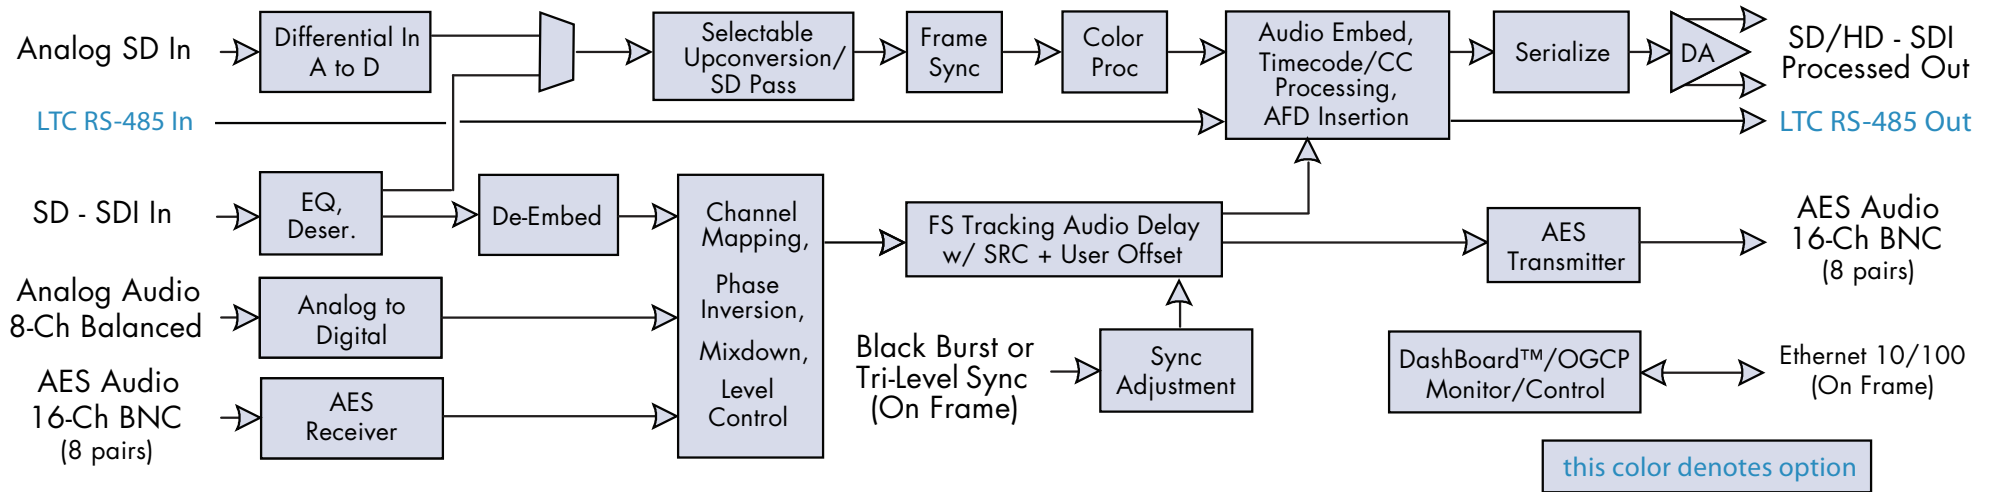

9066 Block Diagram

Upconverter

with Analog/SDI Input, Audio Embed/De-Embed

Frame Sync, Timecode and Closed Captioning Support

Cobalt Digital Inc.
2406 E. University Ave.
Urbana IL, 61802
217.344.1243
info@cobaltdigital.com
www.cobaltdigital.com