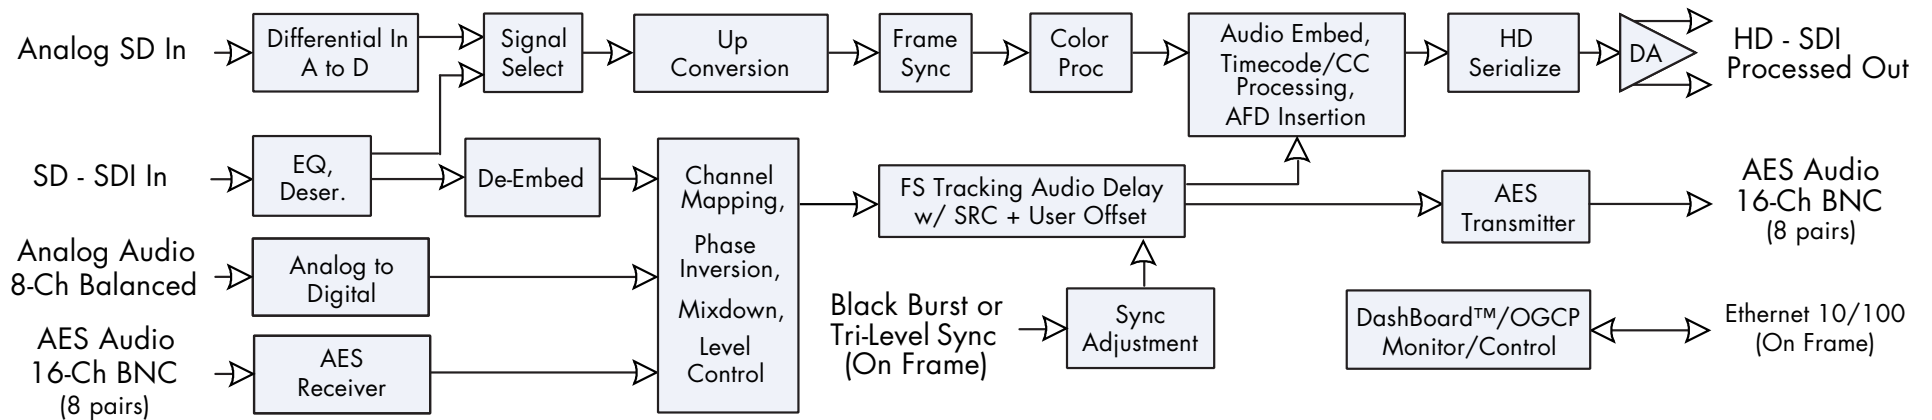

9066 Block Diagram

Upconverter

with Analog/SDI Input, Audio Embed/De-Embed,
Frame Sync, Timecode and Closed Caption Support

Cobalt Digital Inc.
2406 E. University Ave.
Urbana IL, 61802

217.344.1243
info@cobaltdigital.com
www.cobaltdigital.com