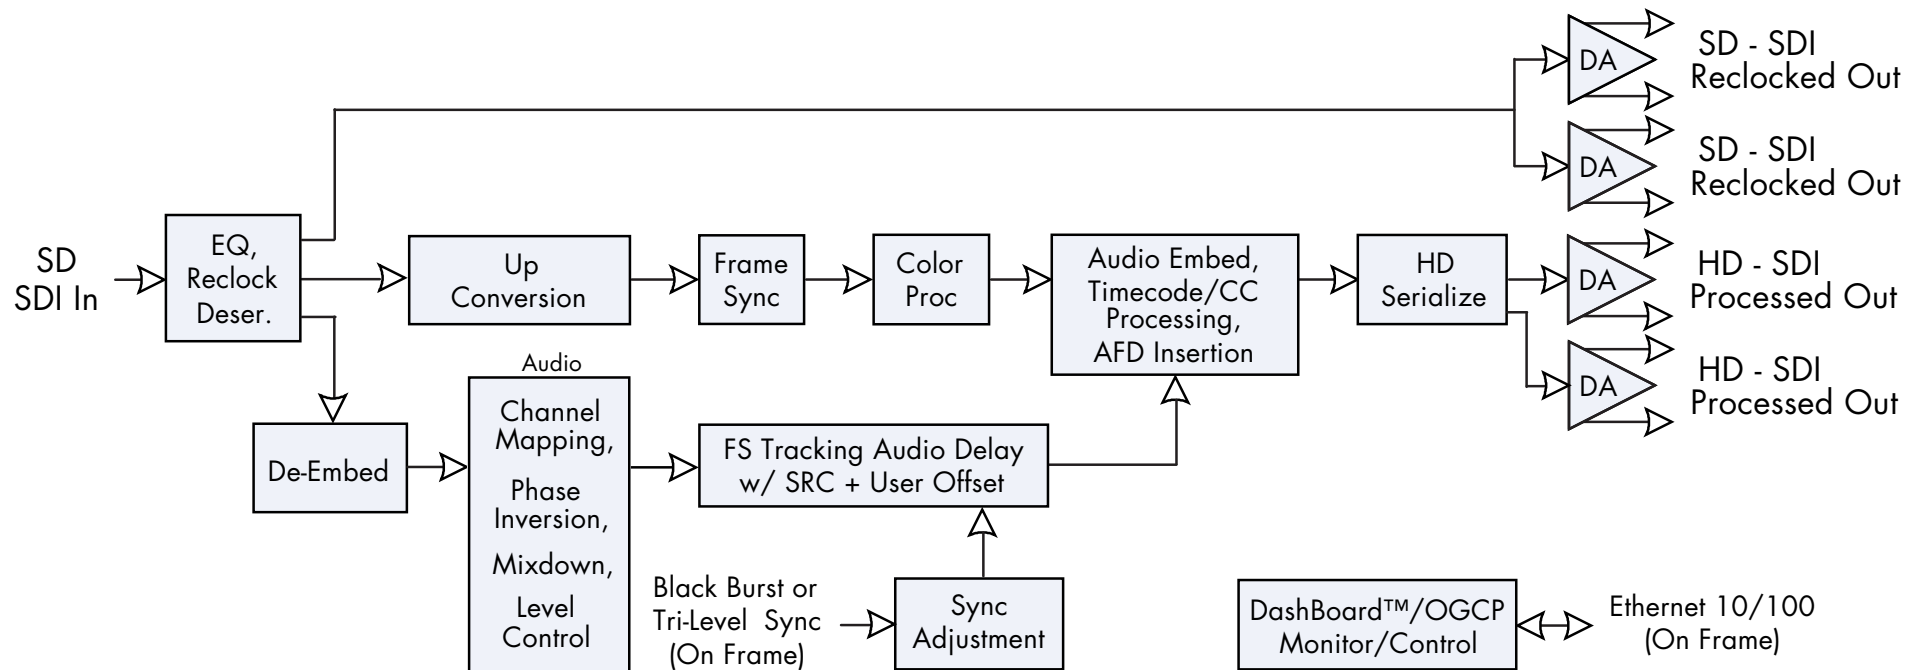

9067 Block Diagram

Upconverter

with HD/SD-SDI Input, Embedded Audio, Frame Sync, Timecode and Closed Caption Support

Cobalt Digital Inc.
2406 E. University Ave.
Urbana IL, 61802

217.344.1243
info@cobaltdigital.com
www.cobaltdigital.com