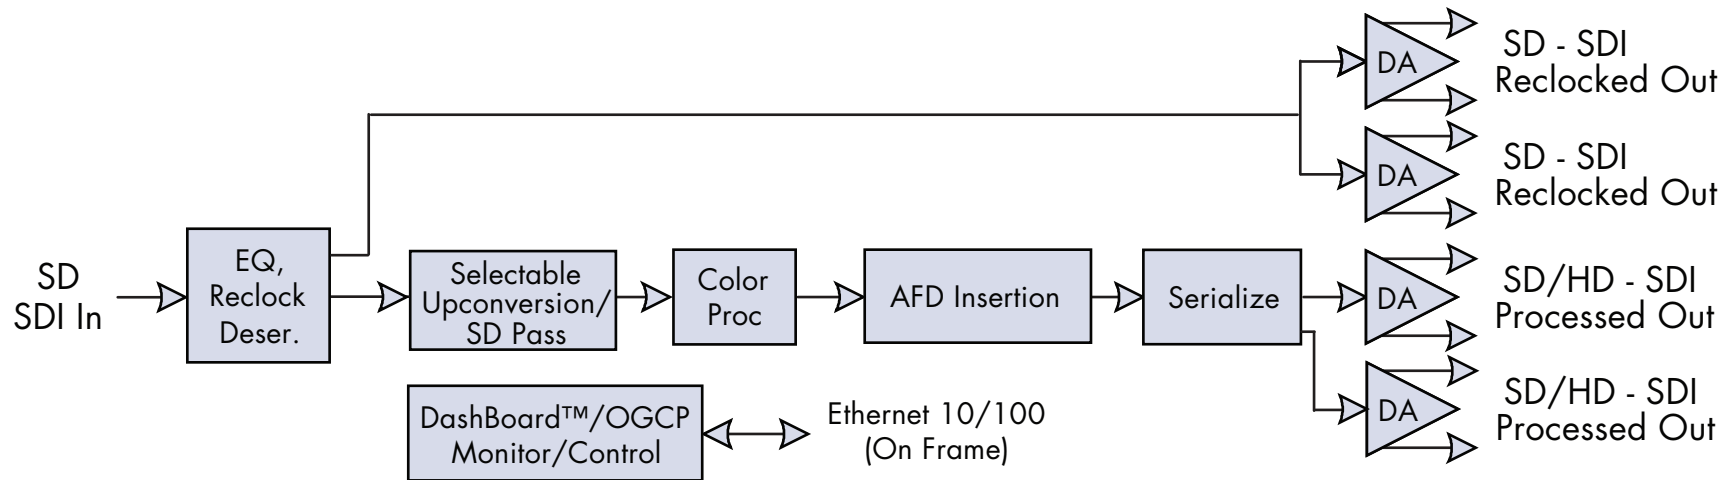

9068 Block Diagram

Upconverter

with SD-SDI Input, Timecode and
Closed Captioning Support

Cobalt Digital Inc.
2406 E. University Ave.
Urbana IL, 61802

217.344.1243
info@cobaltdigital.com
www.cobaltdigital.com