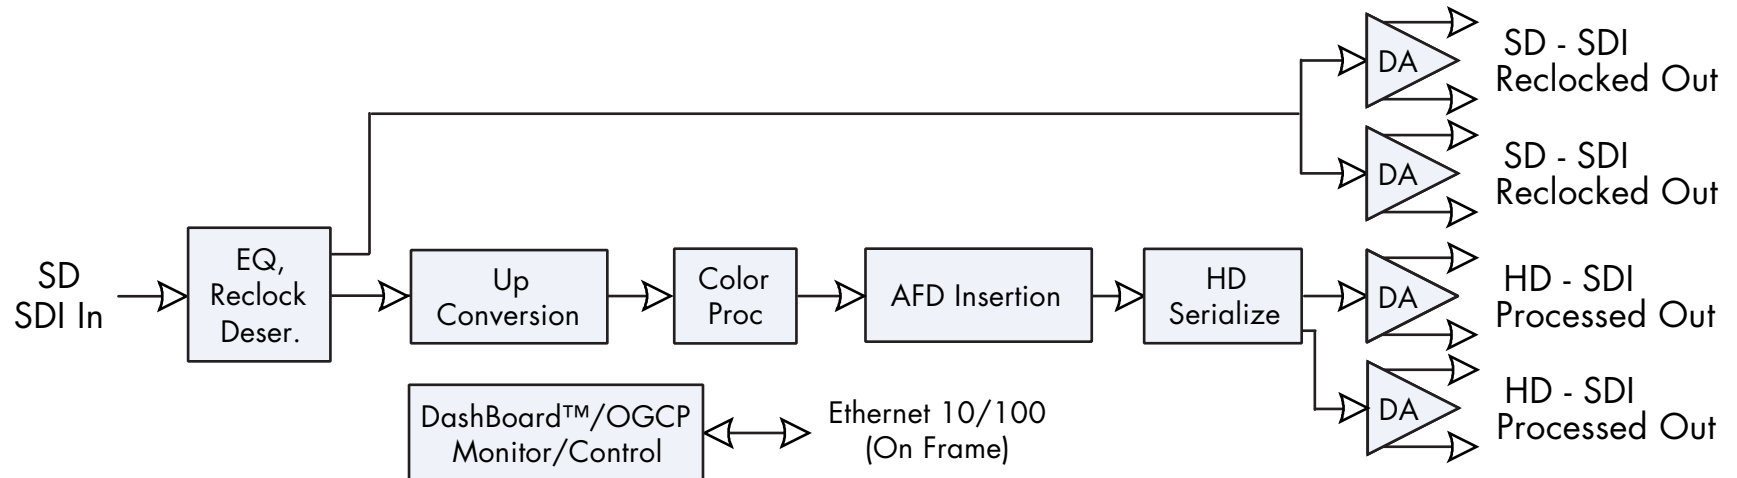

9068 Block Diagram

Upconverter

with HD/SD-SDI Input, Timecode and Closed Caption Support

Cobalt Digital Inc.
2406 E. University Ave.
Urbana IL, 61802

217.344.1243
info@cobaltdigital.com
www.cobaltdigital.com