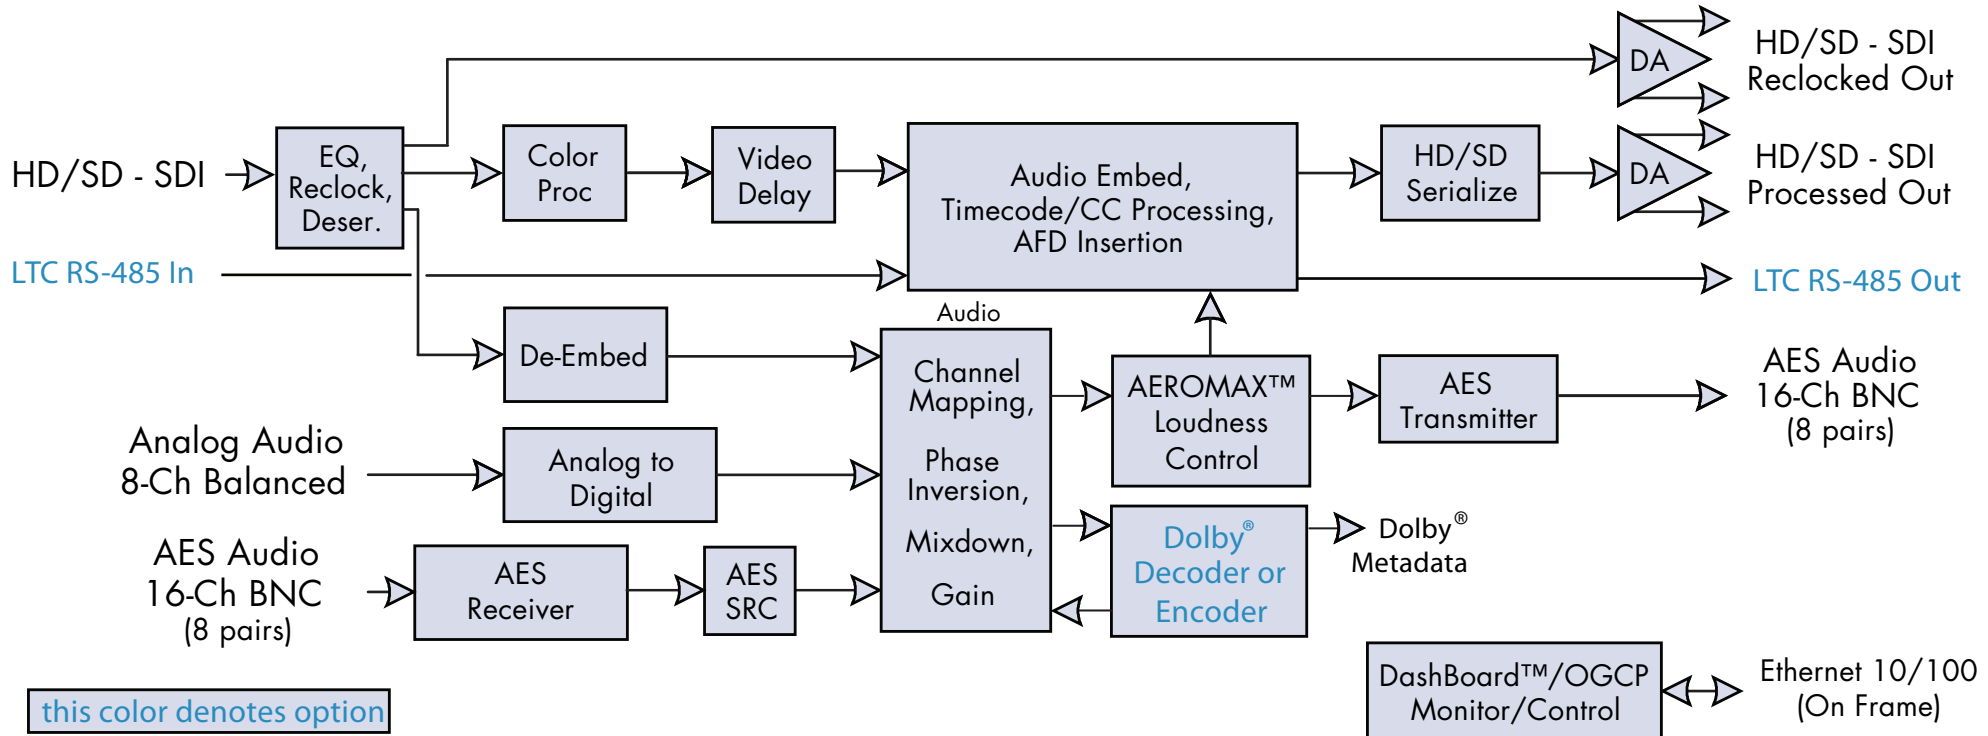

# 9085 Block Diagram

## Loudness Processor

with Embedder/De-Embedder

**Cobalt Digital Inc.**  
2406 E. University Ave.  
Urbana IL, 61802

217.344.1243  
info@cobaltdigital.com  
www.cobaltdigital.com