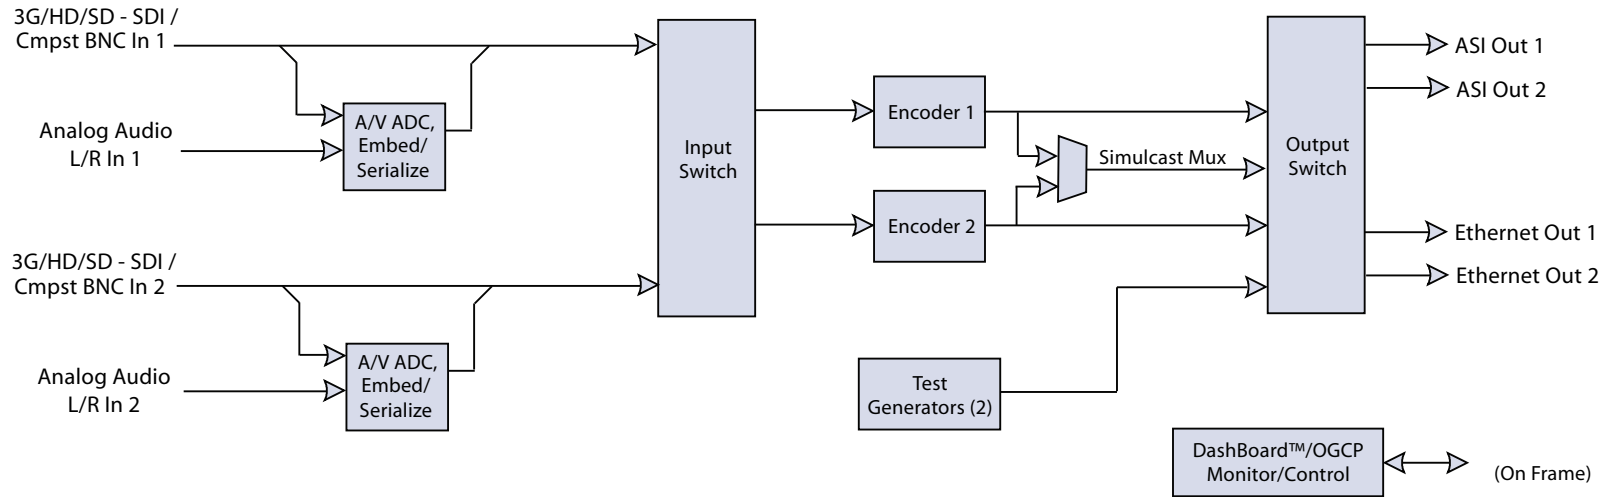

9223 Block Diagram

Dual-Channel 3G/HD/SD MPEG-4 Encoder

Cobalt Digital Inc.
2406 E. University Ave.
Urbana IL, 61802
217.344.1243
info@cobaltdigital.com
www.cobaltdigital.com