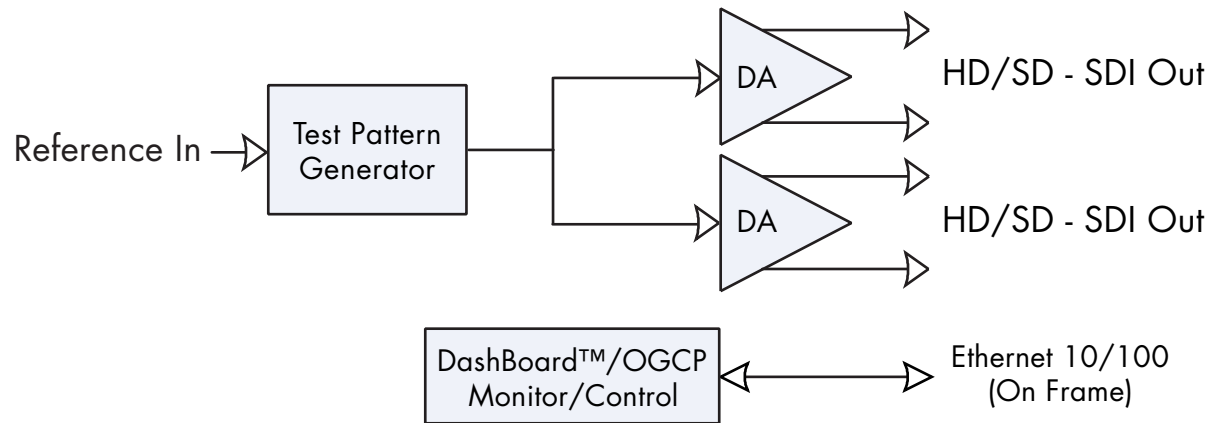

9361 Block Diagram

HD/SD-SDI Test Signal Generator

with Text Overwrite

Cobalt Digital Inc.
2406 E. University Ave.
Urbana IL, 61802

217.344.1243
info@cobaltdigital.com
www.cobaltdigital.com