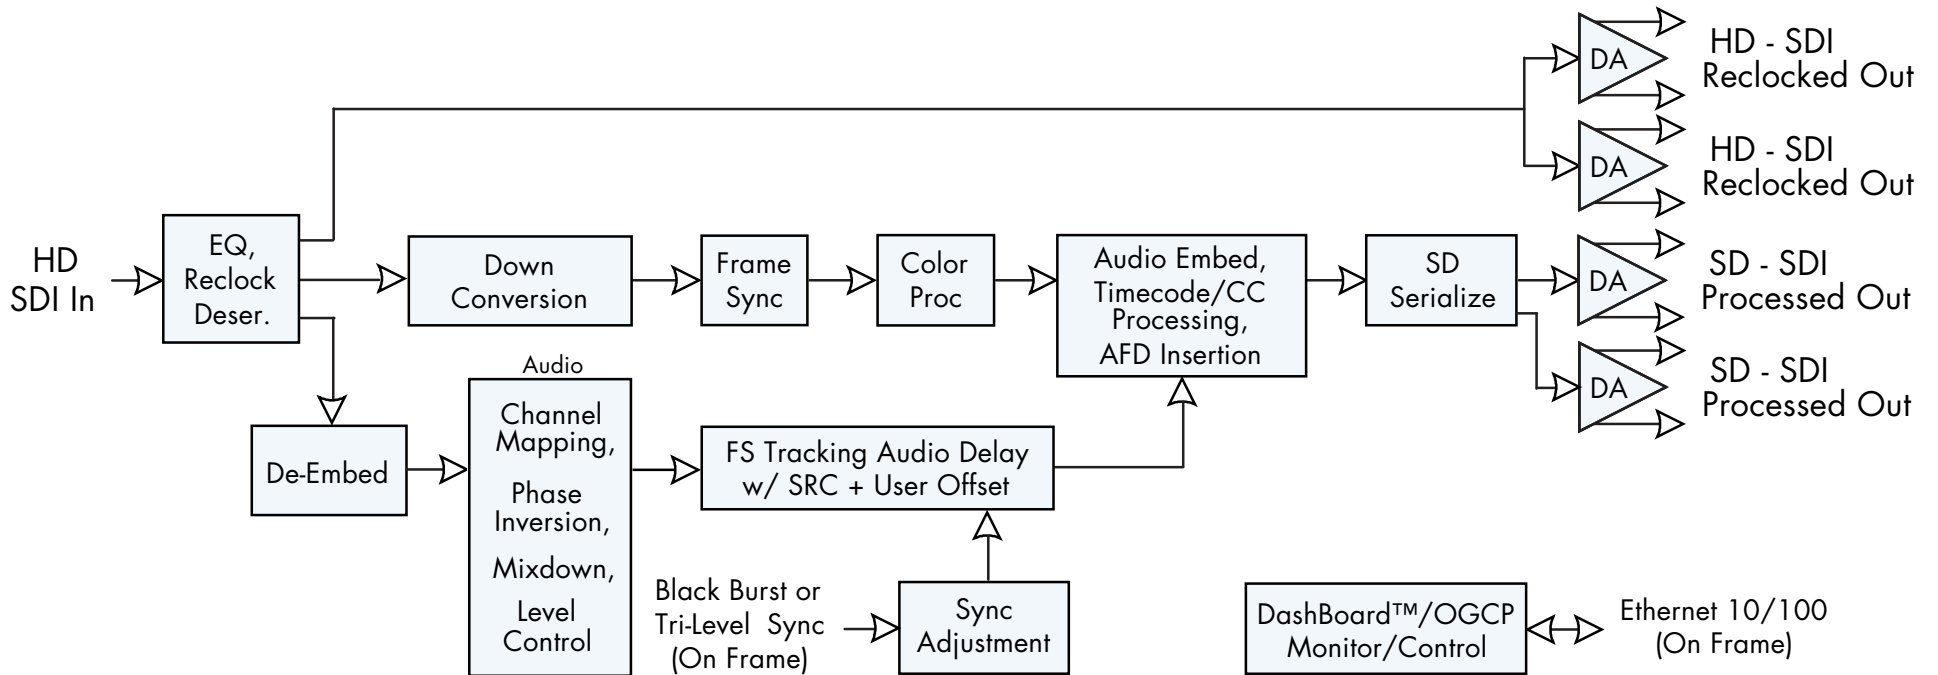

9822 Block Diagram

Downconverter with HD/SD-SDI Input,
Embedded Audio, Frame Sync, Timecode
and Closed Caption Support

Cobalt Digital Inc.
2406 E. University Ave.
Urbana IL, 61802

217.344.1243
info@cobaltdigital.com
www.cobaltdigital.com