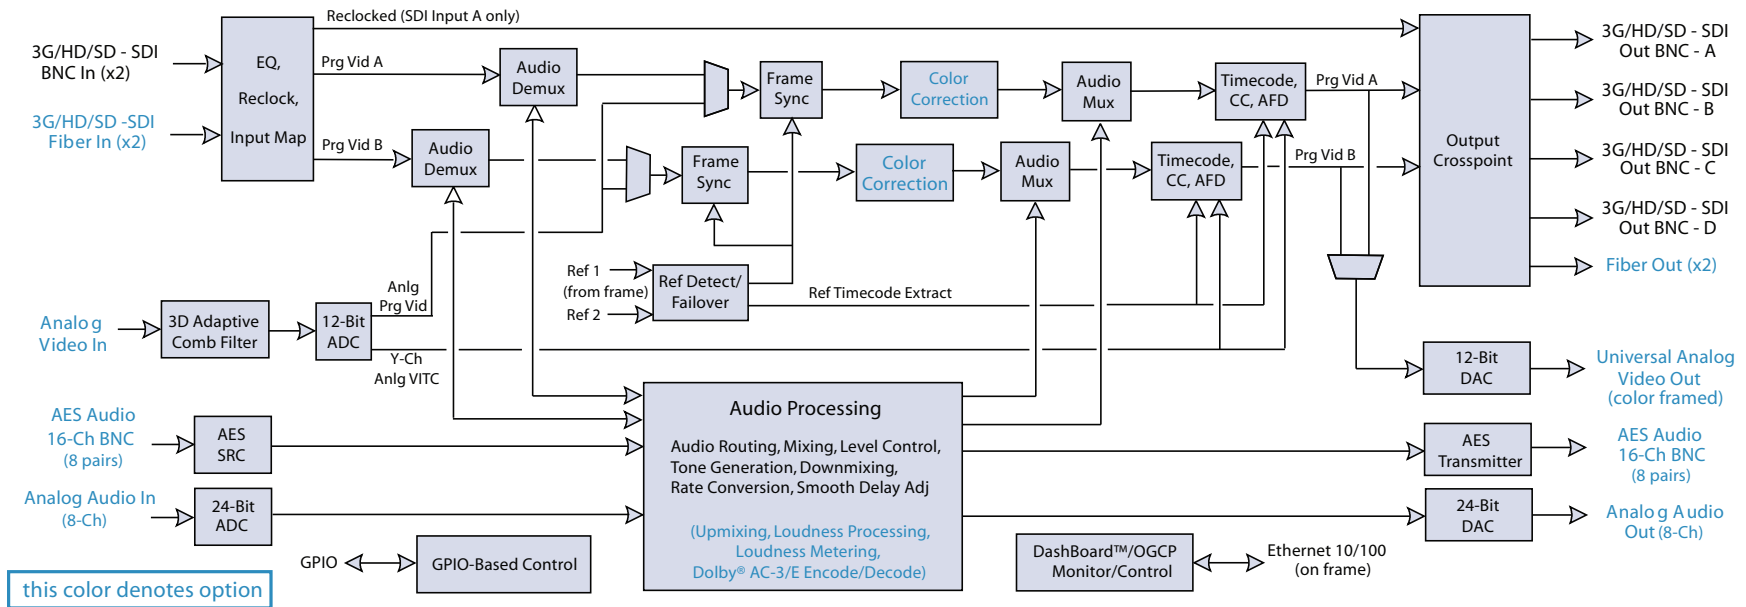

9922-DFS Block Diagram

3G/HD/SD-SDI Dual Frame Sync

Cobalt Digital Inc.
 2406 E. University Ave.
 Urbana IL, 61802

217.344.1243
 info@cobaltdigital.com
 www.cobaltdigital.com