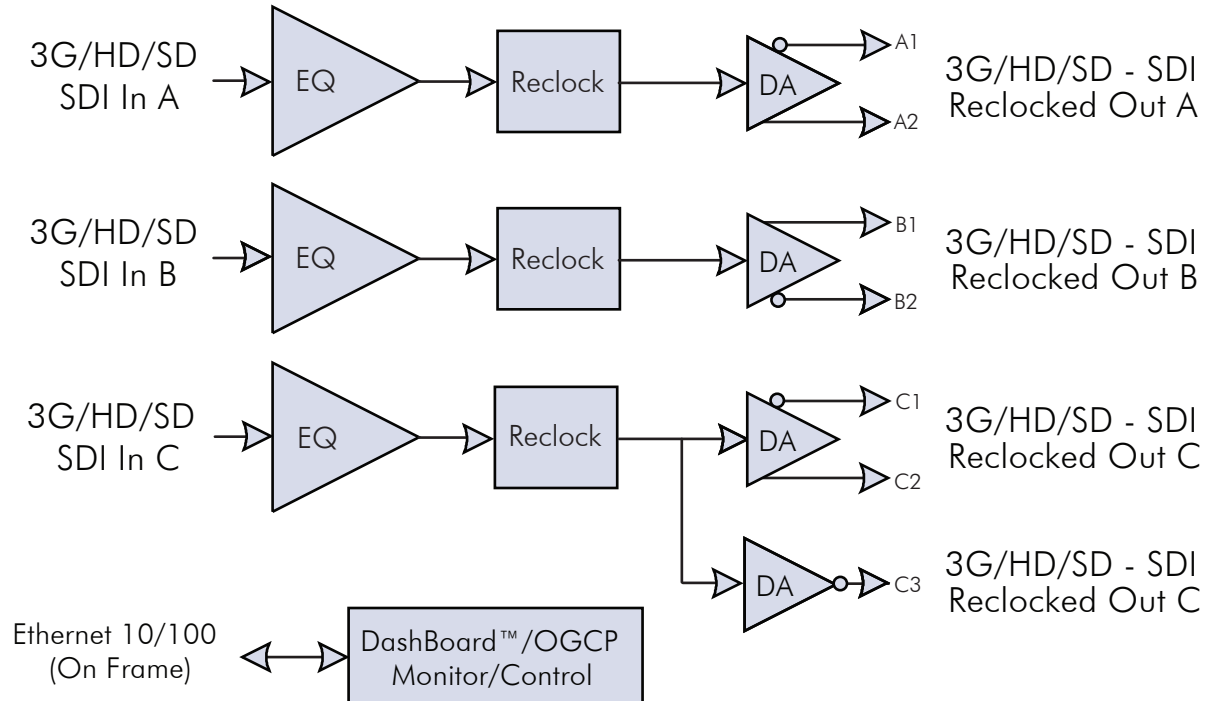

9005 Block Diagram

Triple 3G/HD/SD Reclocking Distribution Amplifier

Cobalt Digital Inc.
2406 E. University Ave.
Urbana IL, 61802

217.344.1243
info@cobaltdigital.com
www.cobaltdigital.com