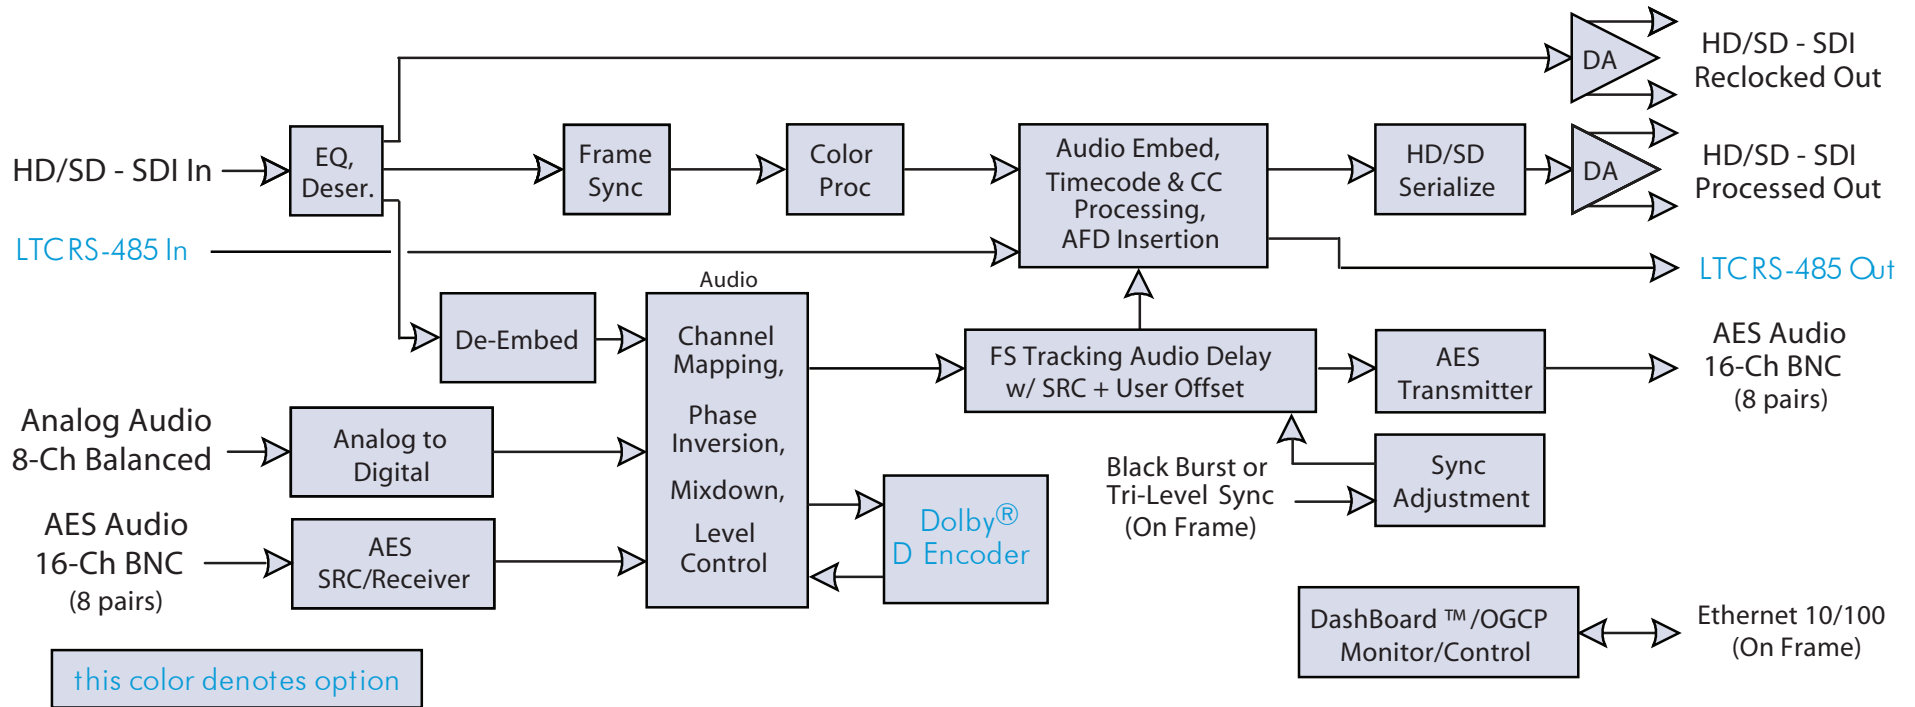

# 9083 Block Diagram

## HD/SD Frame Sync with Audio Embedding/De-Embedding

Cobalt Digital Inc.  
2506 Galen Drive  
Champaign IL, 61821

217.344.1243  
info@cobaltdigital.com  
www.cobaltdigital.com