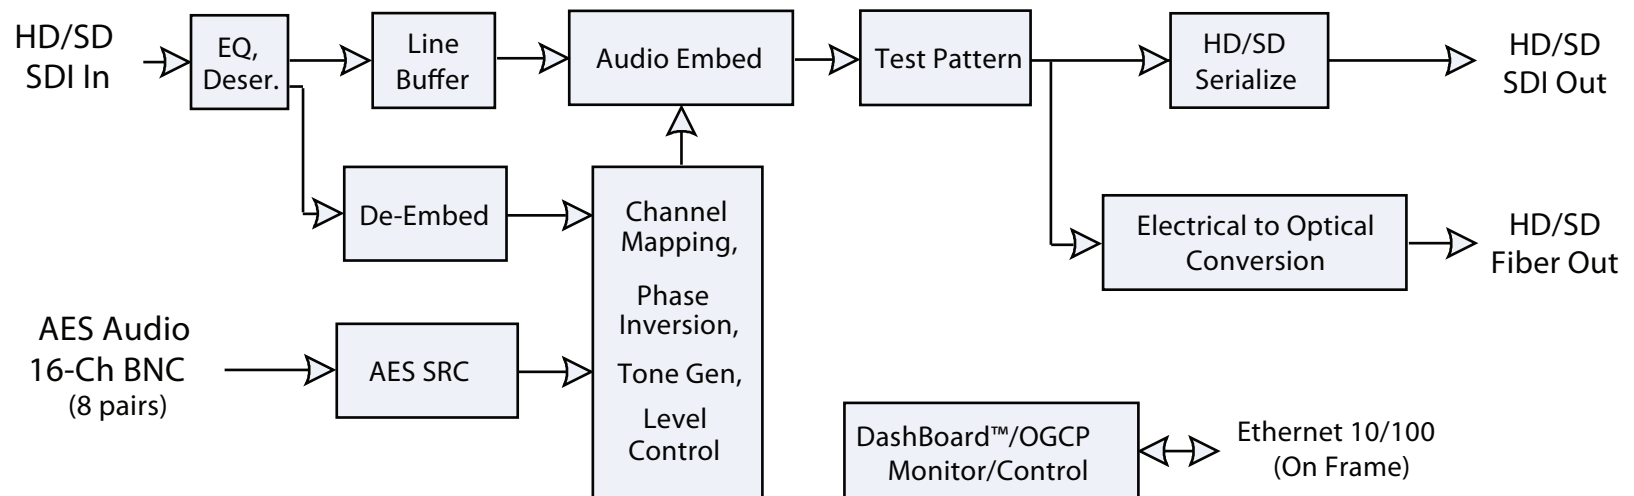

9215-EO-EM Block Diagram

AES/EBU Fiber Transmitter/Audio Embedder

Cobalt Digital Inc.
2406 E. University Ave.
Urbana IL, 61802

217.344.1243
info@cobaltdigital.com
www.cobaltdigital.com