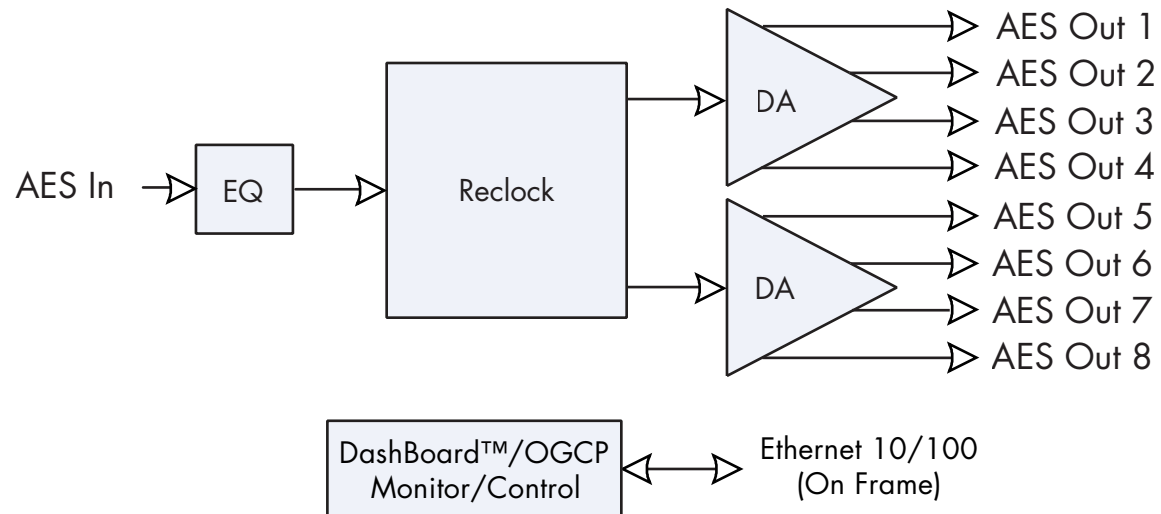

9252 Block Diagram

AES Audio Distribution Amplifier, 110 Ohms

Cobalt Digital Inc.
2406 E. University Ave.
Urbana IL, 61802

217.344.1243
info@cobaltdigital.com
www.cobaltdigital.com