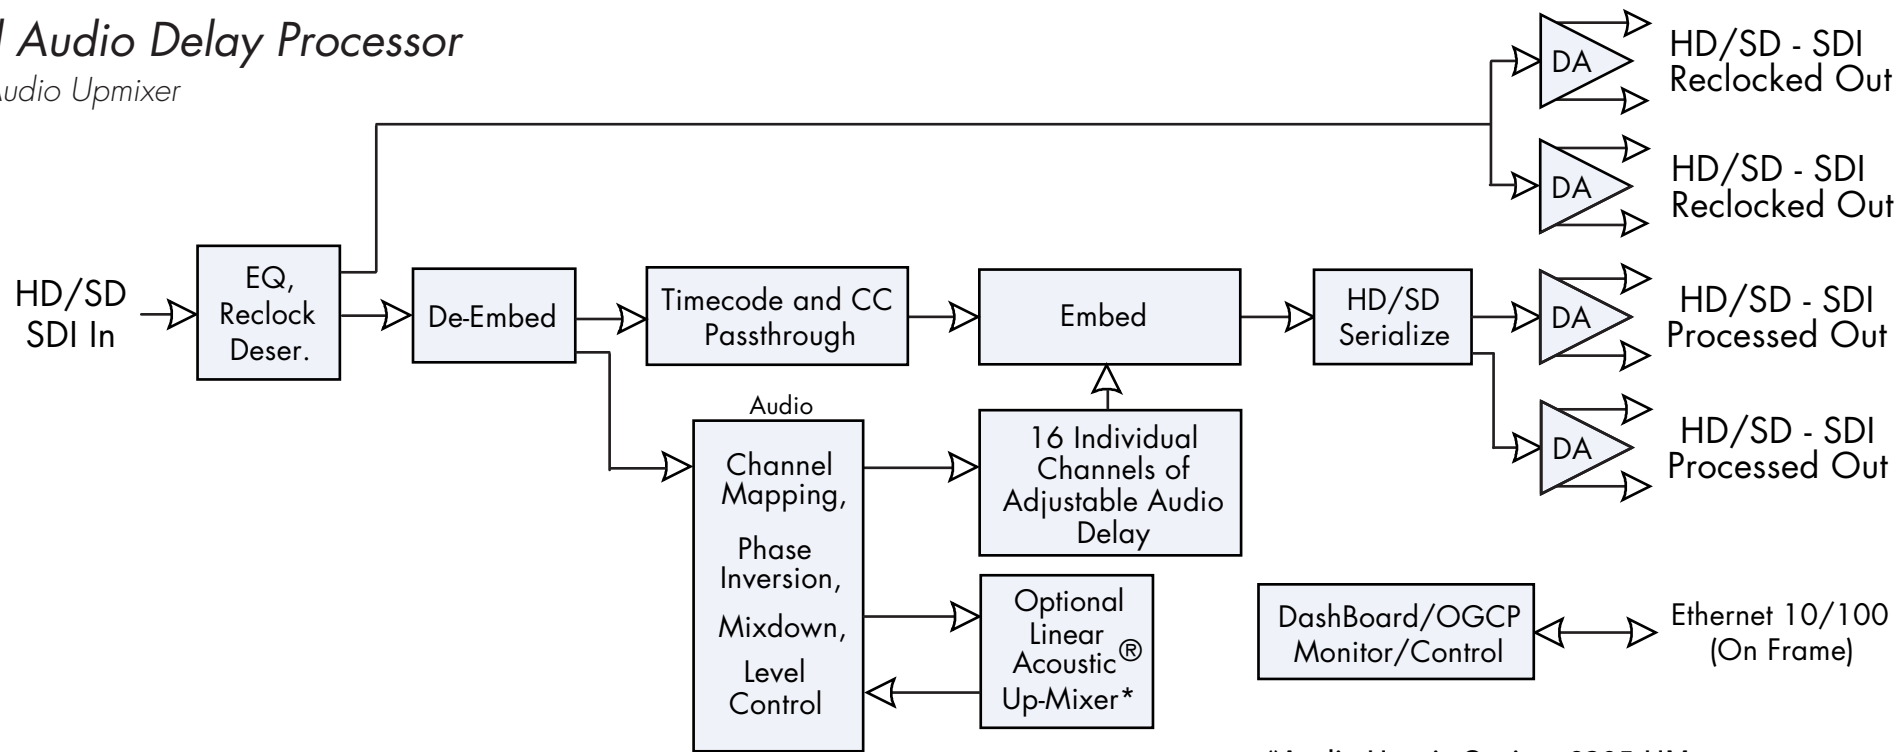

# 9305 Block Diagram

## Embedded Audio Delay Processor

with Optional Audio Upmixer

\*Audio Upmix Option: 9305-UM

9305