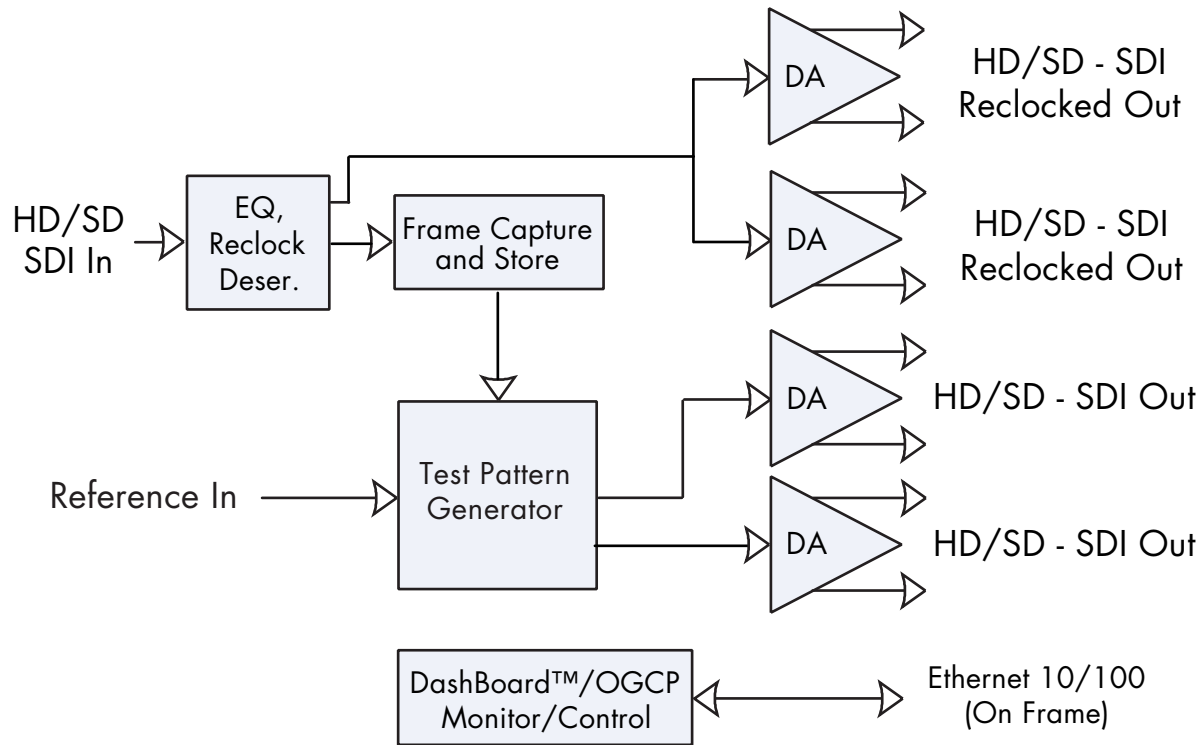

9362 Block Diagram

HD/SD-SDI Test Signal Generator

with Text Overwrite, SDI Input Frame
Capture/Store, and Fail Safe Mode

Cobalt Digital Inc.
2406 E. University Ave.
Urbana IL, 61802
217.344.1243
info@cobaltdigital.com
www.cobaltdigital.com