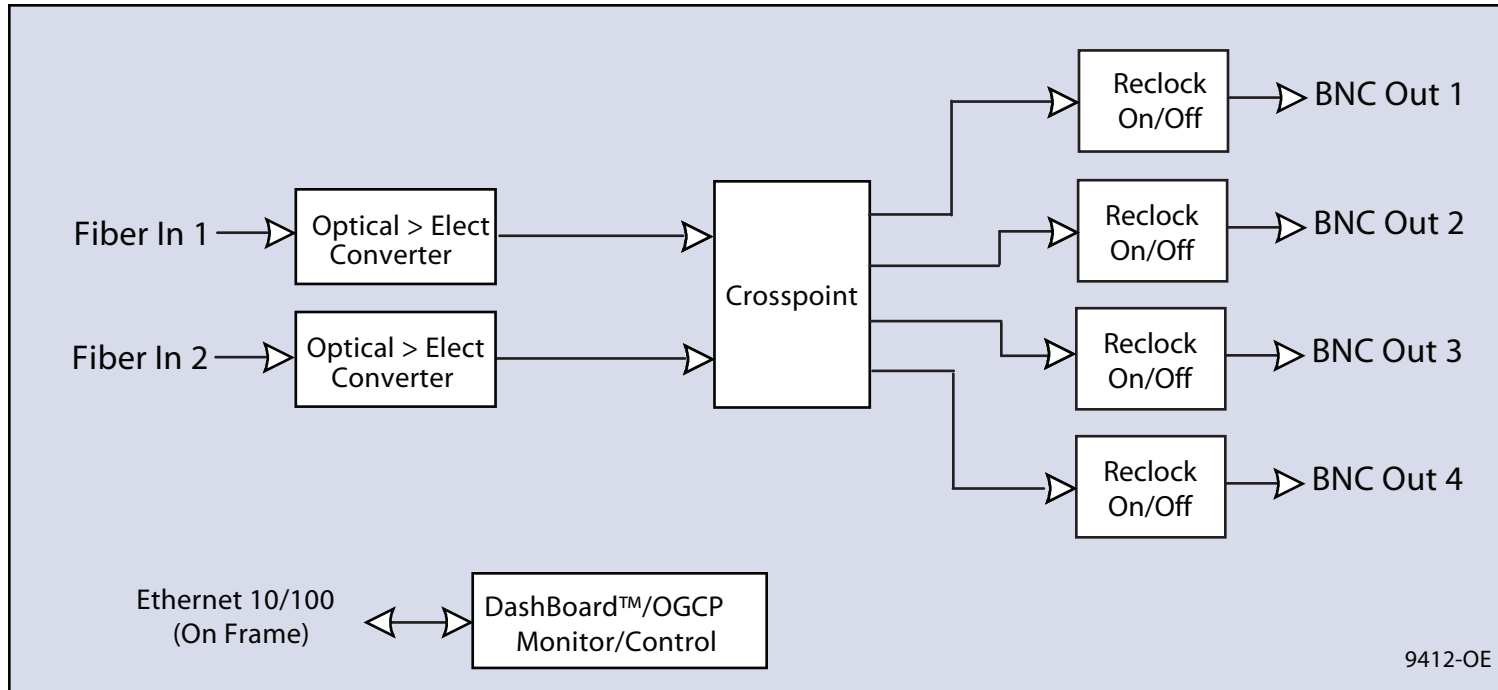

9412-OE Block Diagram

3G/HD/SD-SDI Fiber Receiver with 2x Fiber Inputs, 4x BNC Outputs and 2x4 Router Feature

9412-OE

Cobalt Digital Inc.
2406 E. University Ave.
Urbana IL, 61802

217.344.1243
info@cobaltdigital.com
www.cobaltdigital.com