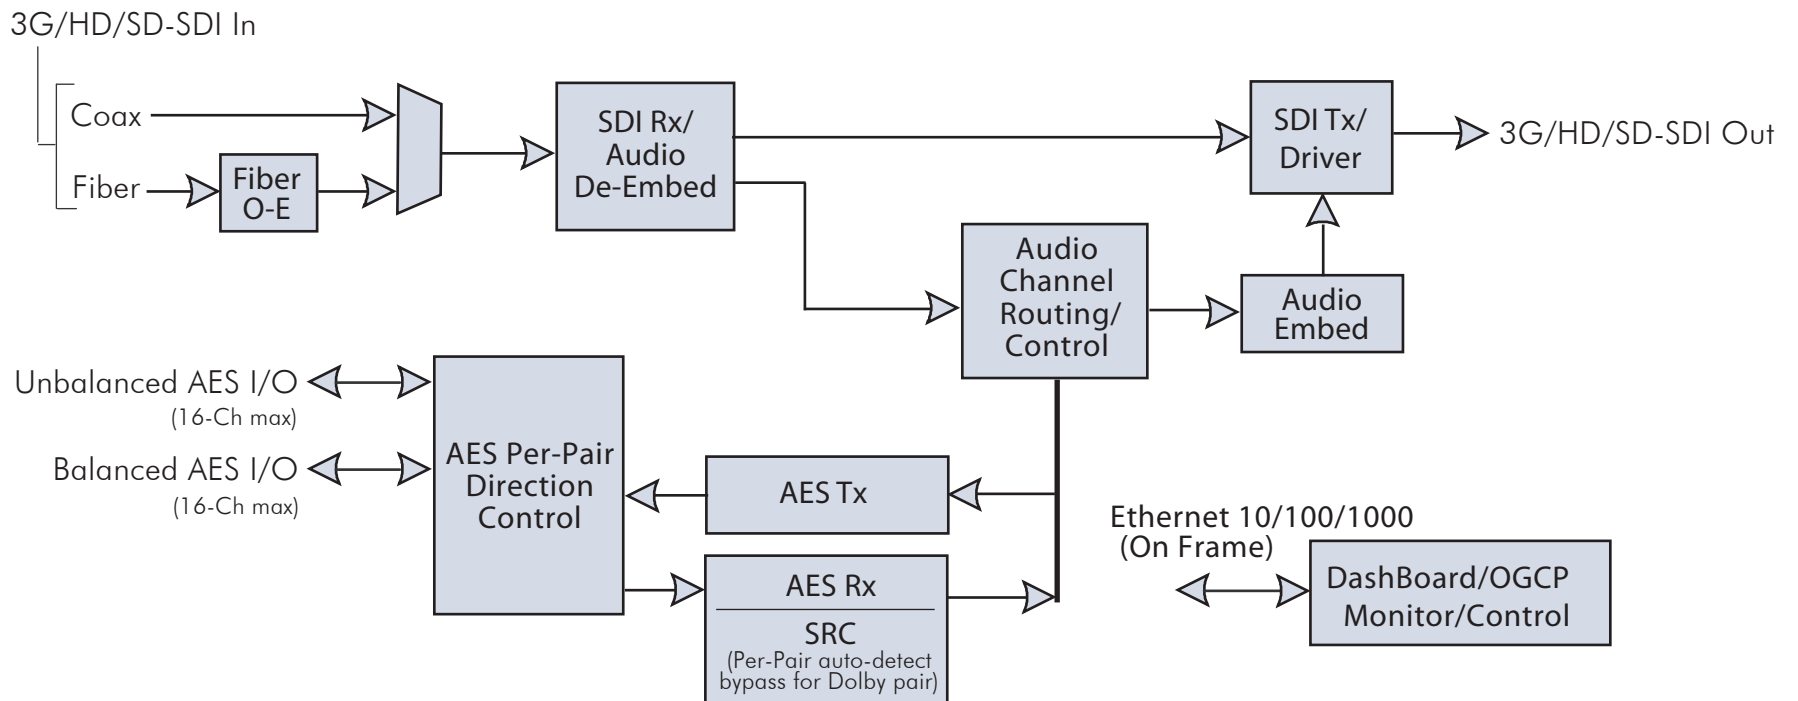

# 9433-EMDE-75/110-OE Block Diagram

3G/HD/SD-SDI Fiber Optic OE Receiver

with 16-Channel Unbalanced/Balanced AES Embed/De-Embed

**COBALT**

Cobalt Digital Inc.  
2506 Galen Drive  
Champaign IL, 61821

217.344.1243  
info@cobaltdigital.com  
www.cobaltdigital.com