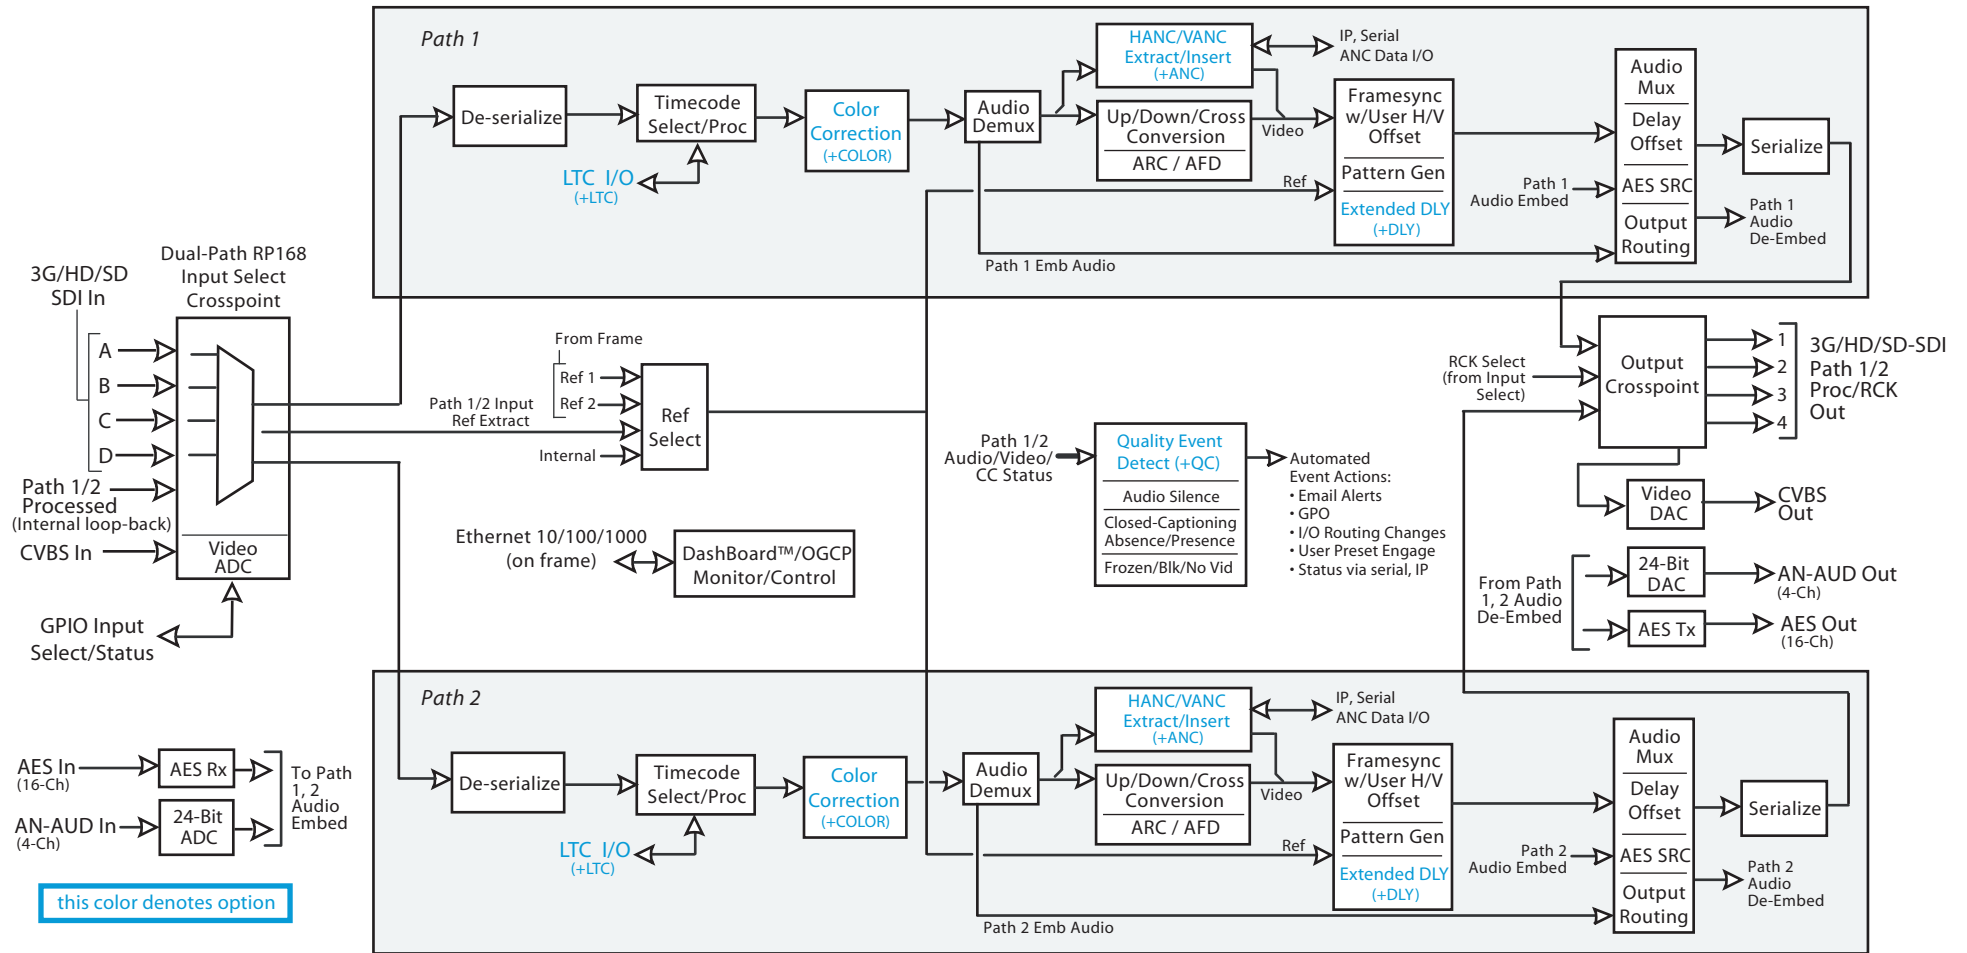

9902-2UDX Block Diagram

3G/HD/SD-SDI Dual-Channel Up-Down-Cross Converter / Frame Sync / Audio Embed/De-Embed

COBALT

Cobalt Digital Inc.
2506 Galen Drive
Champaign IL, 61821

217.344.1243
info@cobaltdigital.com
www.cobaltdigital.com