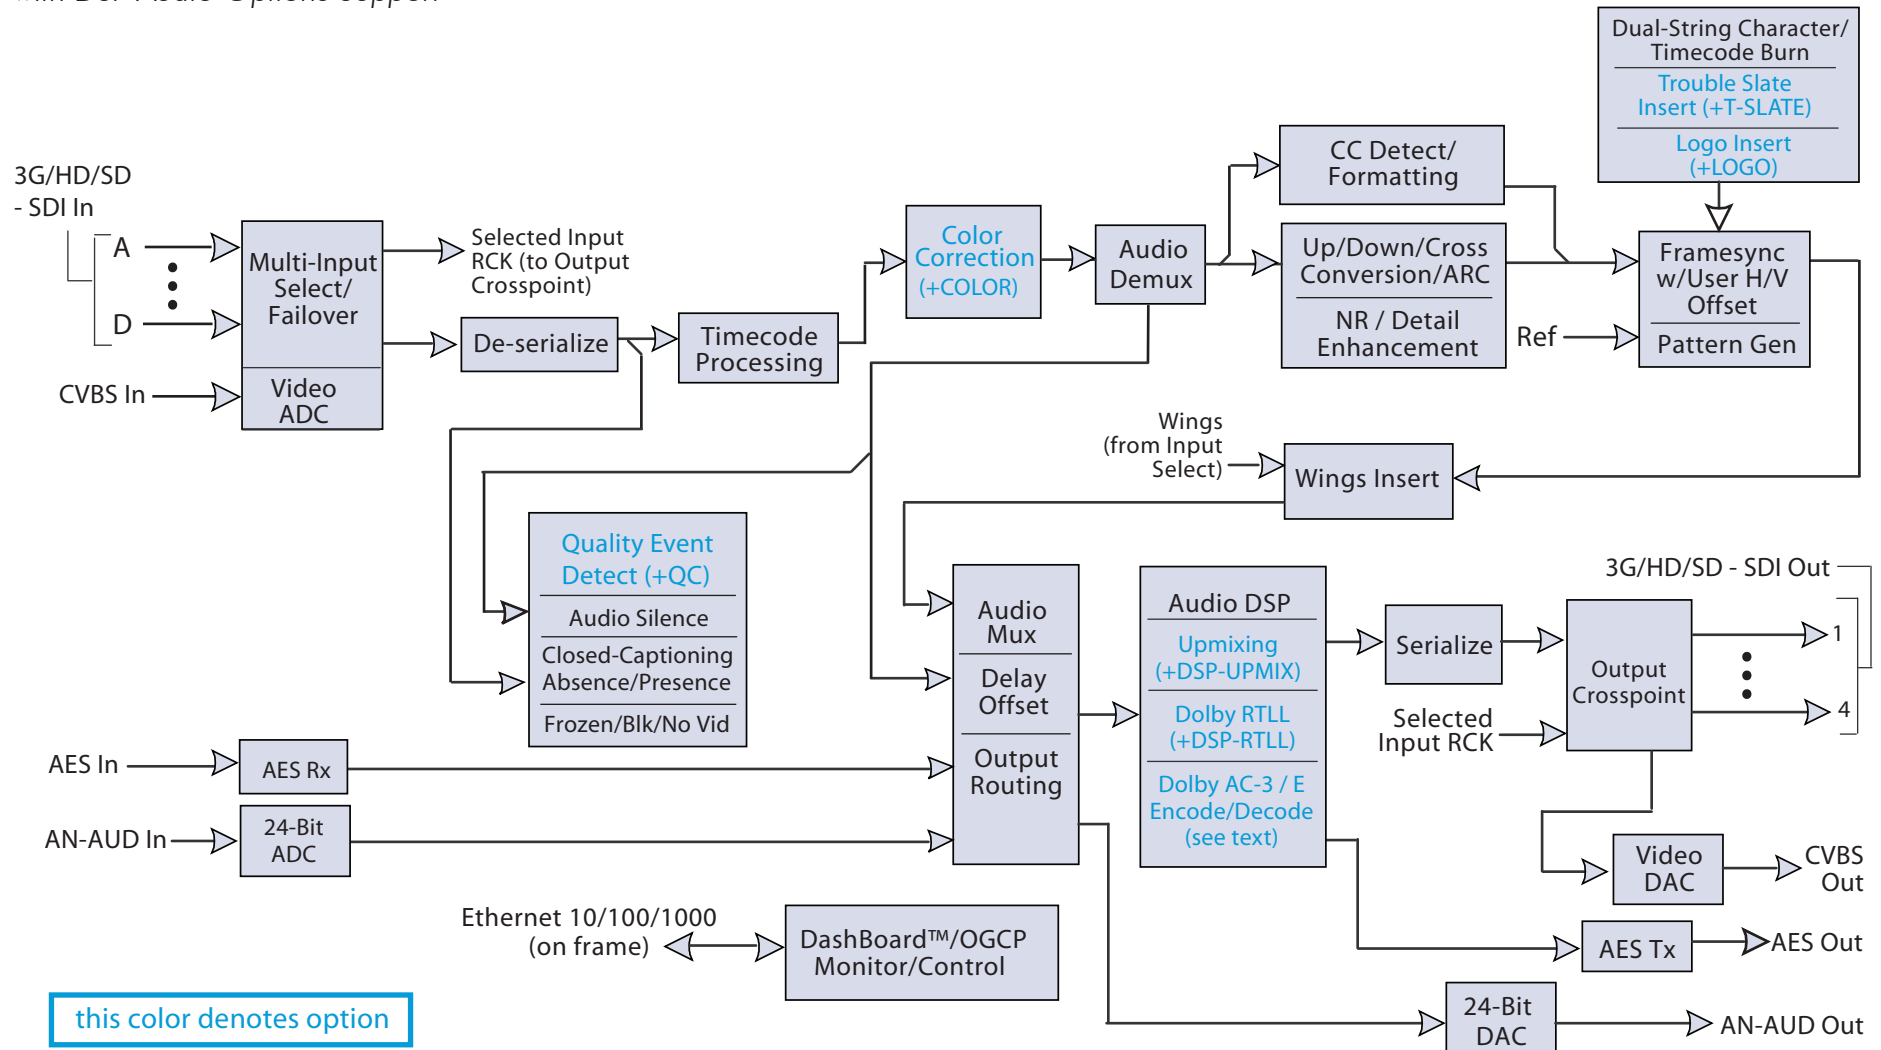

9902-UDX-DSP Block Diagram

3G/HD/SD-SDI Up-Down-Cross Converter/Frame Sync/Audio Embed/De-Embed
with DSP Audio Options Support

this color denotes option