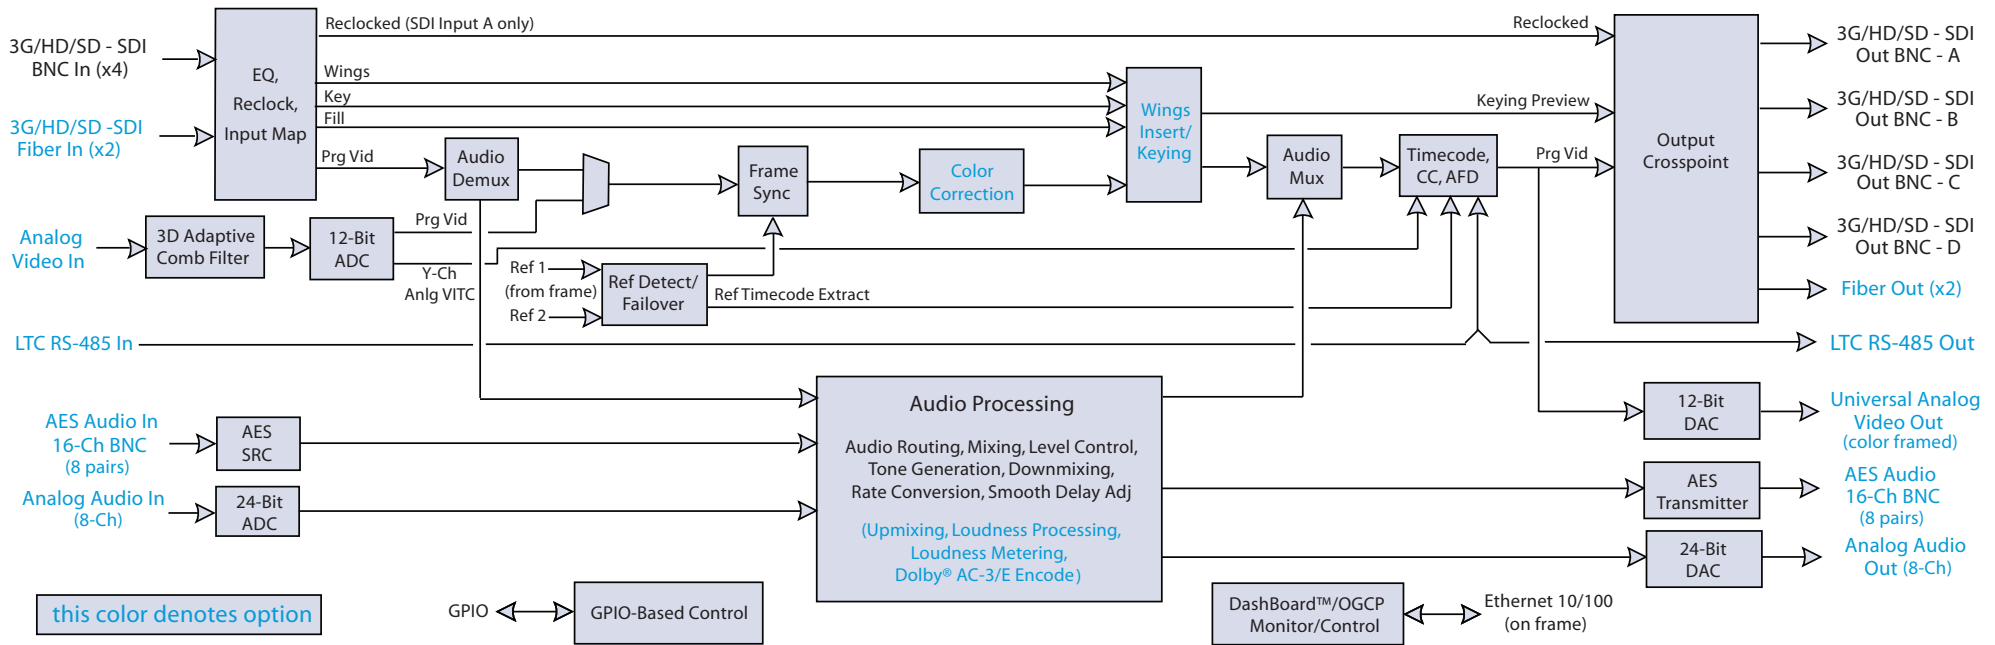

9921-FS Block Diagram

3G/HD/SD Frame Sync

Cobalt Digital Inc.
2506 Galen Drive
Champaign IL, 61821

217.344.1243
info@cobaltdigital.com
www.cobaltdigital.com