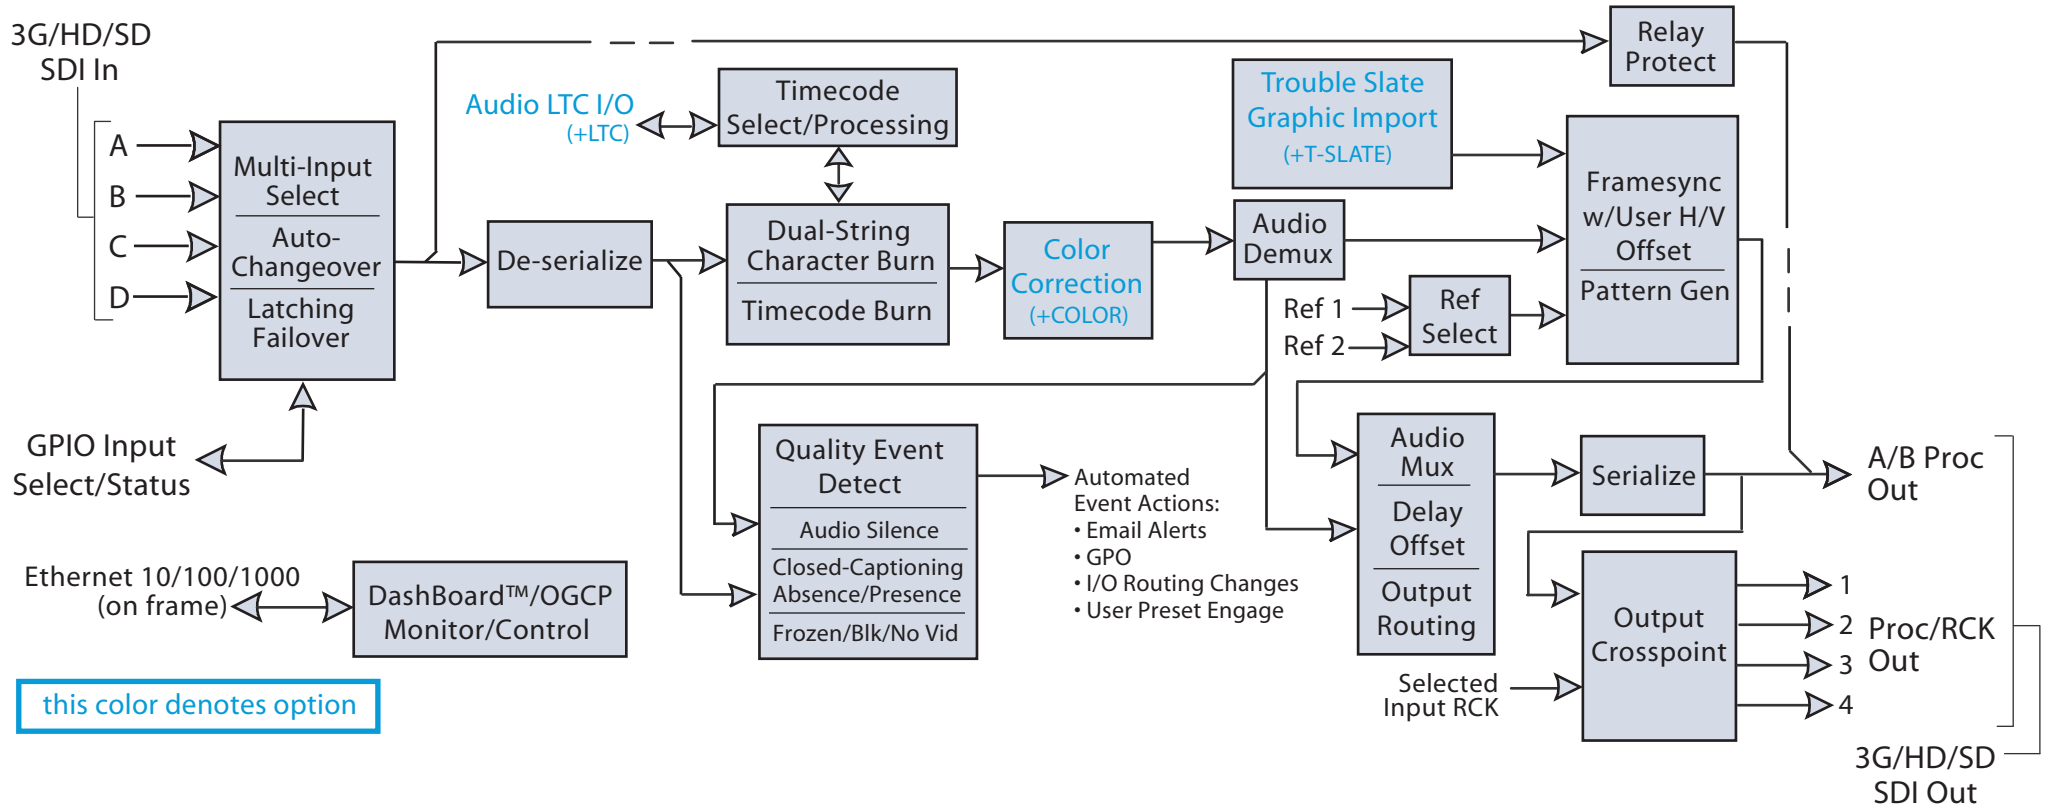

9940-ACO Block Diagram

Multi-Input Intelligent Auto-Changeover Switch with Optional Trouble Slate Inserter

this color denotes option