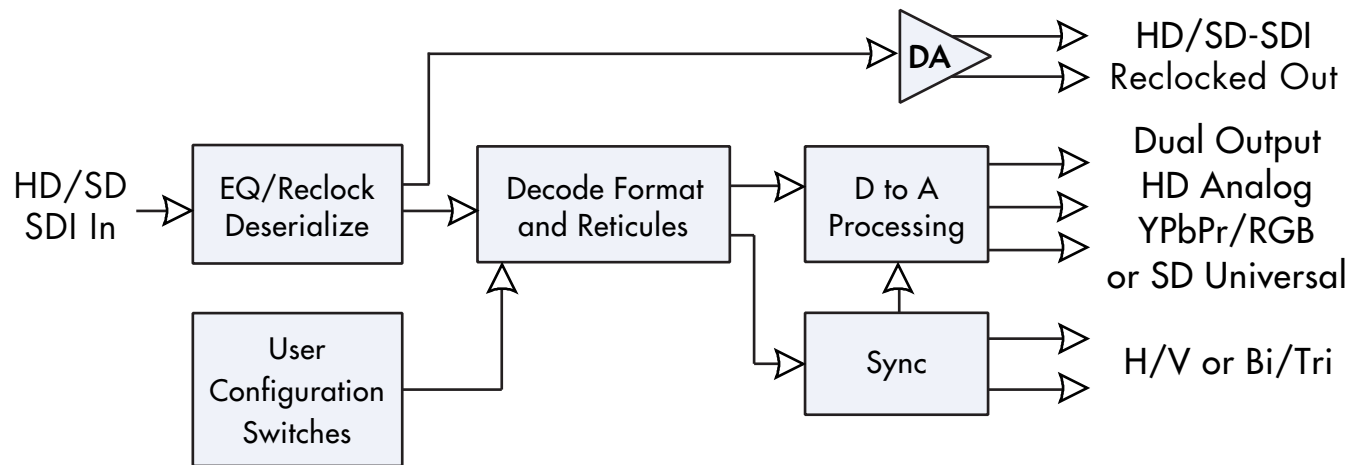

8020 Block Diagram

HD/SD Dual-Rate Digital to Analog Dual Output

with Reticules

Cobalt Digital Inc.
2406 E. University Ave.
Urbana IL, 61802

217.344.1243
info@cobaltdigital.com
www.cobaltdigital.com