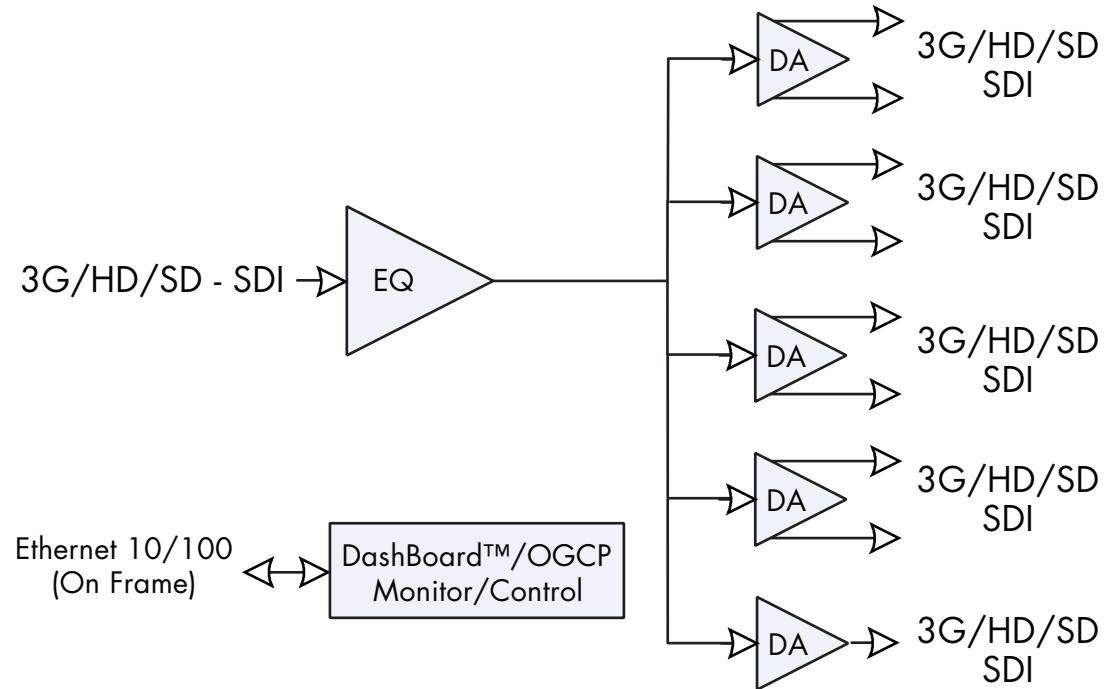

9002 Block Diagram

3G/HD/SD Distribution Amplifier

Non-Reclocking

Cobalt Digital Inc.
2406 E. University Ave.
Urbana IL, 61802

217.344.1243
info@cobaltdigital.com
www.cobaltdigital.com