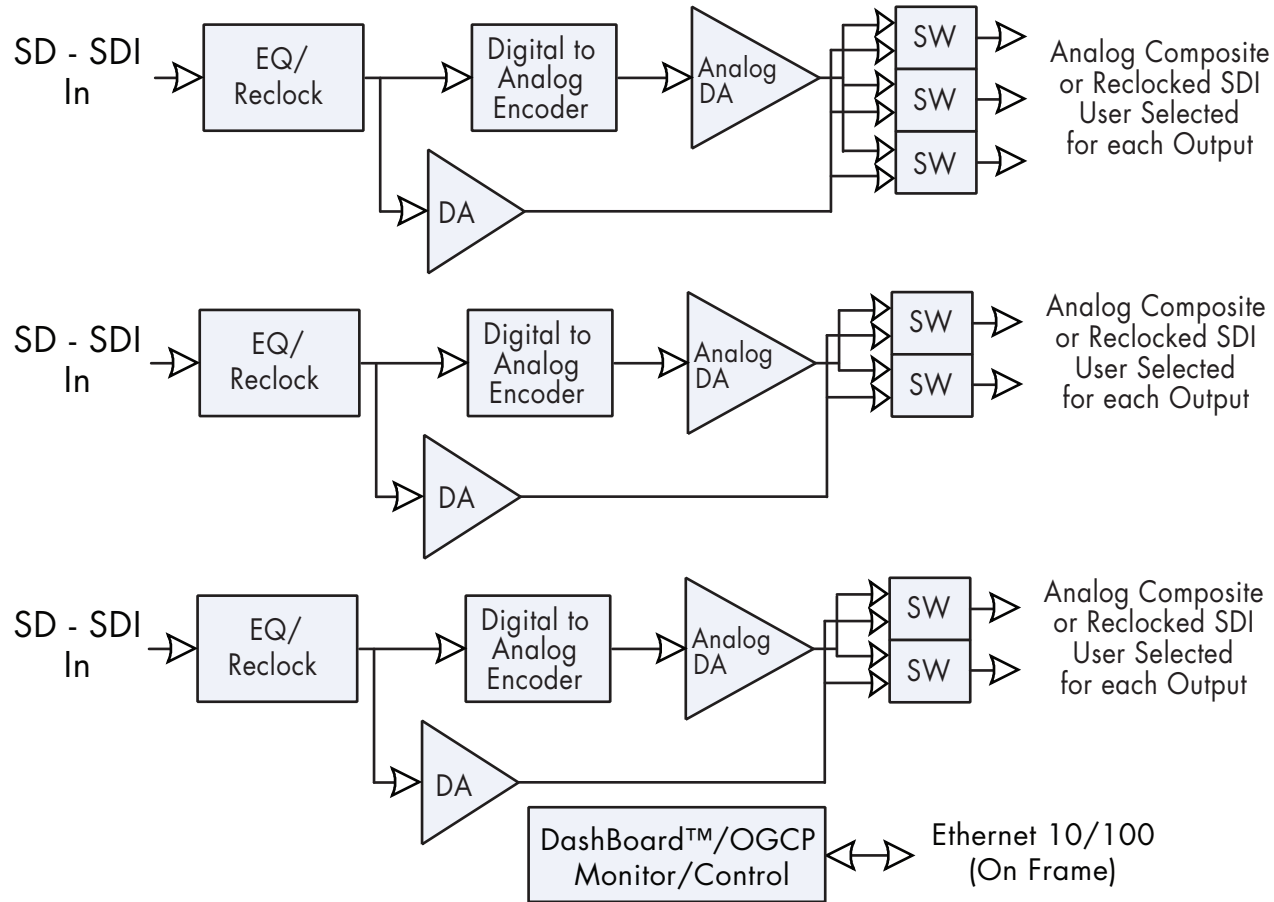

9016 Block Diagram

Triple Monitoring Converter SDI to Analog Composite

with Reclocked SDI

Cobalt Digital Inc.
2406 E. University Ave.
Urbana IL, 61802

217.344.1243
info@cobaltdigital.com
www.cobaltdigital.com