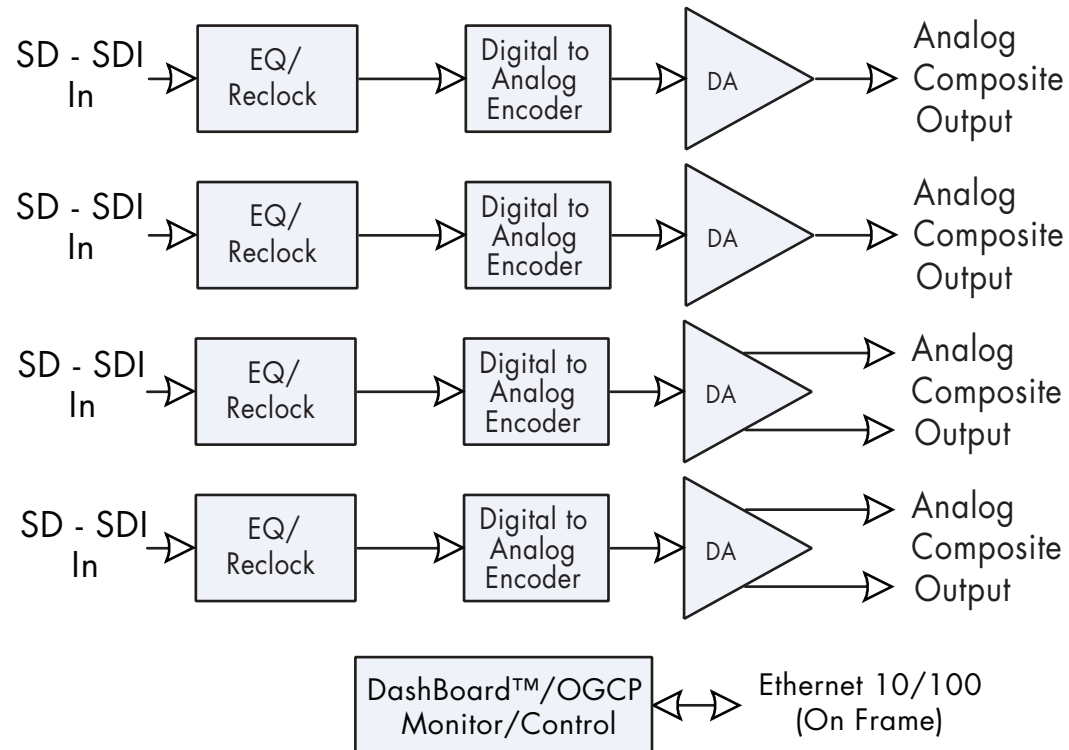

9018 Block Diagram

Quad Monitoring Converter SDI to Analog Composite

with Reclocked SDI

Cobalt Digital Inc.
2406 E. University Ave.
Urbana IL, 61802

217.344.1243
info@cobaltdigital.com
www.cobaltdigital.com