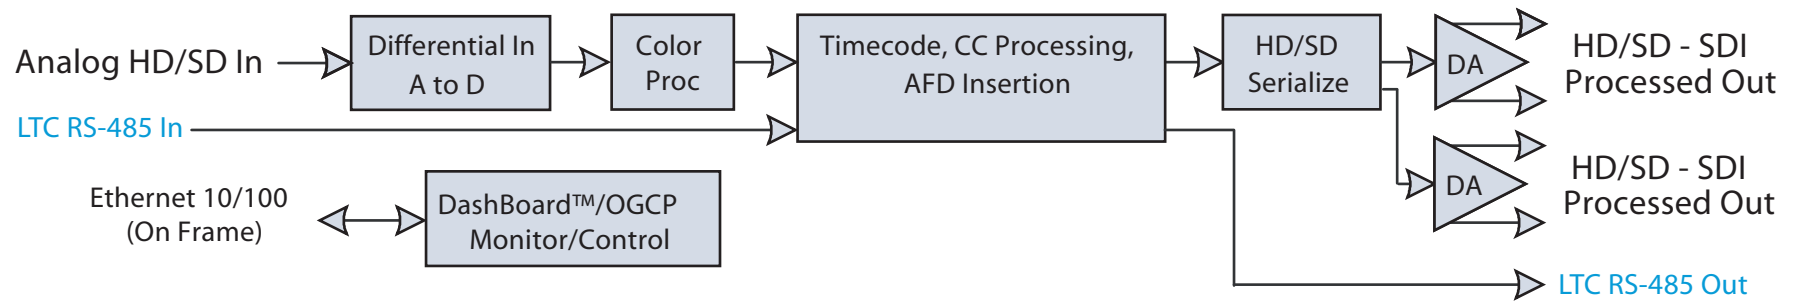

# 9031 Block Diagram

HD/SD 12-Bit Analog to Digital Converter  
with Universal Inputs

this color denotes option

Cobalt Digital Inc.  
100 University Ave.  
Boston, MA 02111  
2342  
info@cobaltdigital.com  
www.cobaltdigital.com