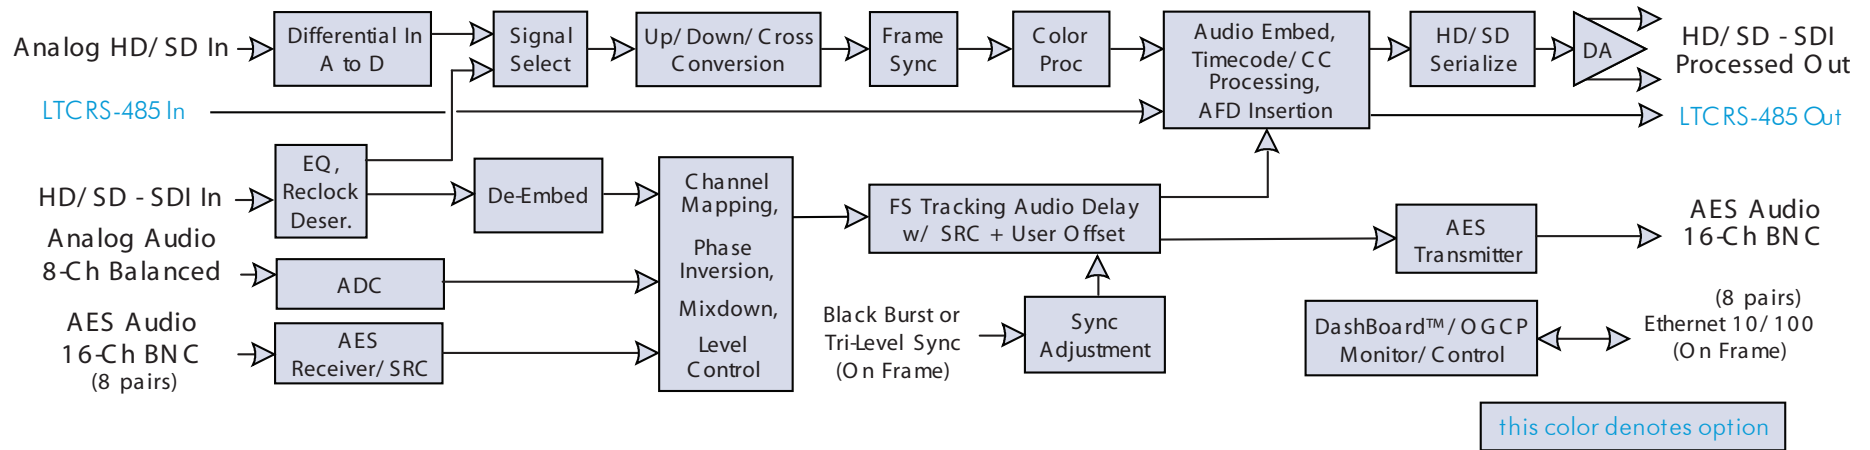

9061 Block Diagram

Up/ Down/ Cross Converter

with Analog/ SDI Input, Audio Embed/ De-Embed

Frame Sync, Timecode and Closed Captioning Support

Cobalt Digital Inc.
2406 E. University Ave.
Urbana IL, 61802

217.344.1243
info@cobaltdigital.com
www.cobaltdigital.com