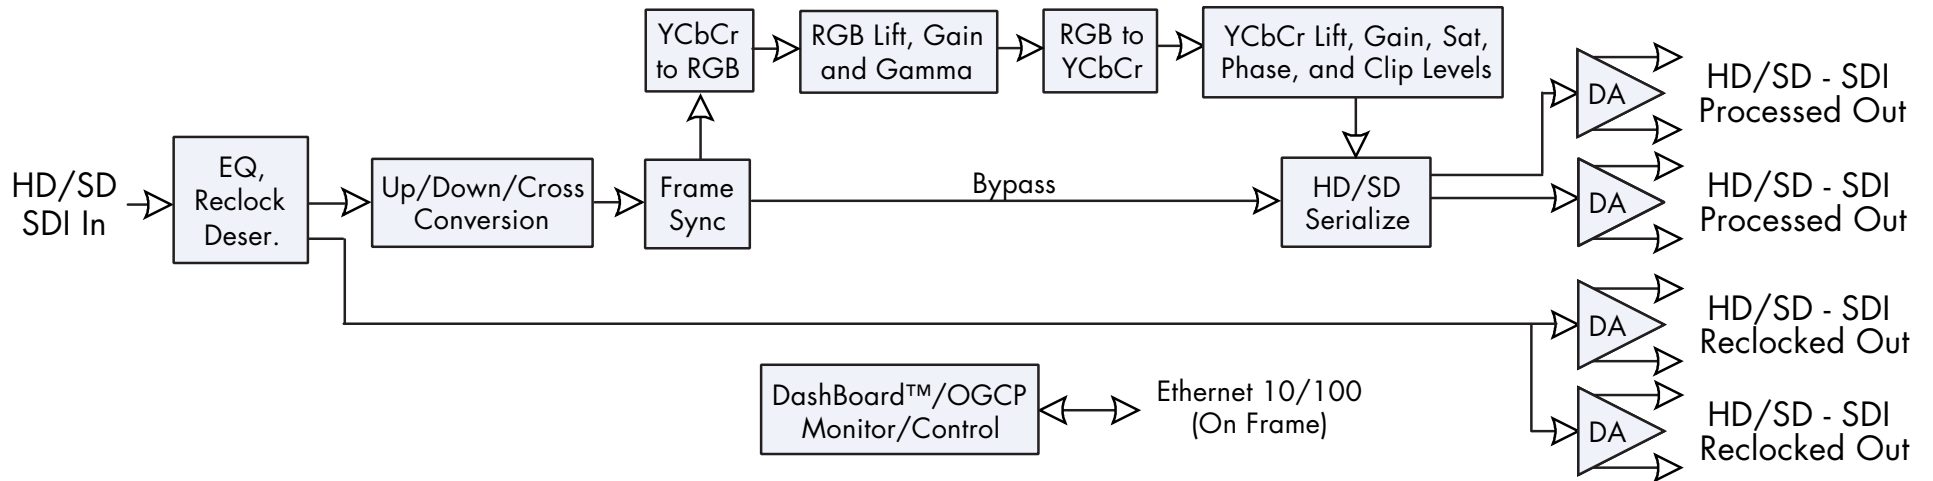

9064 Block Diagram

Up/Down/Cross Converter

with HD/SD-SDI Input, RGB Color Corrector, Frame Sync

Cobalt Digital Inc.
2406 E. University Ave.
Urbana IL, 61802

217.344.1243
info@cobaltdigital.com
www.cobaltdigital.com