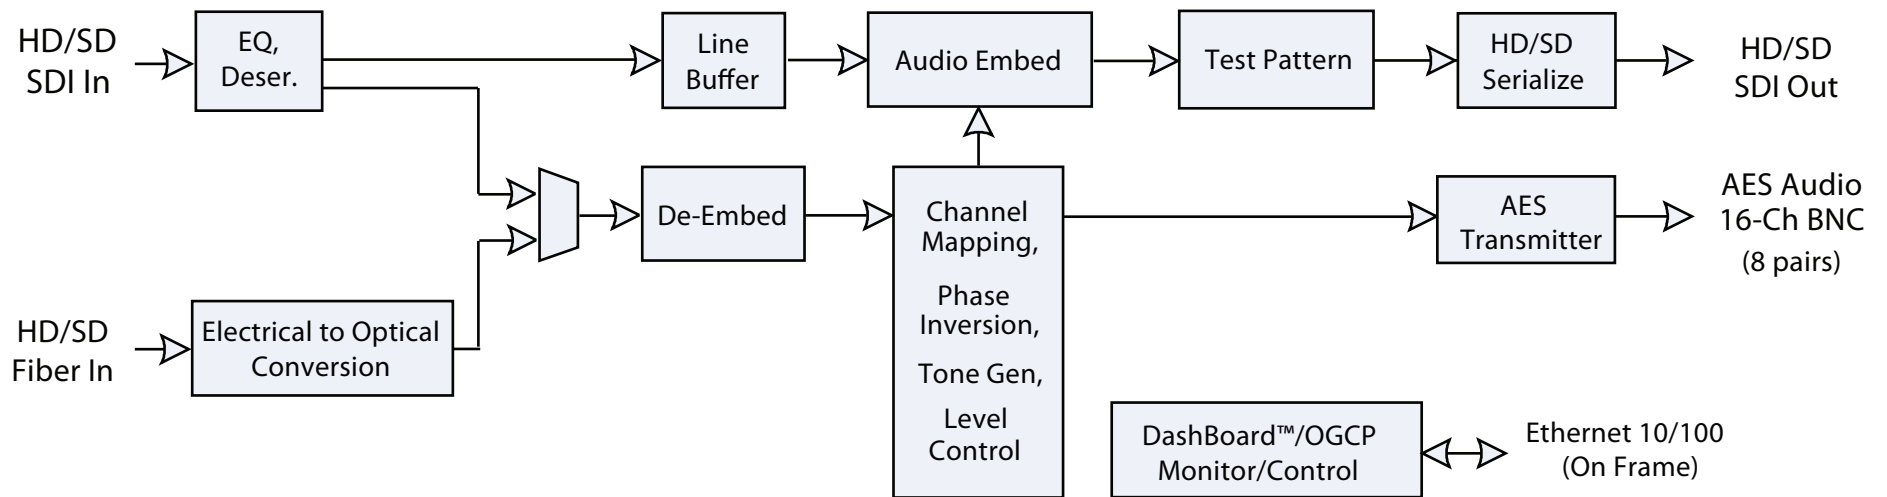

9216-OE-DM Block Diagram

Fiber Receiver/AES-EBU Audio De-Embedder

Cobalt Digital Inc.
2406 E. University Ave.
Urbana IL, 61802

217.344.1243
info@cobaltdigital.com
www.cobaltdigital.com