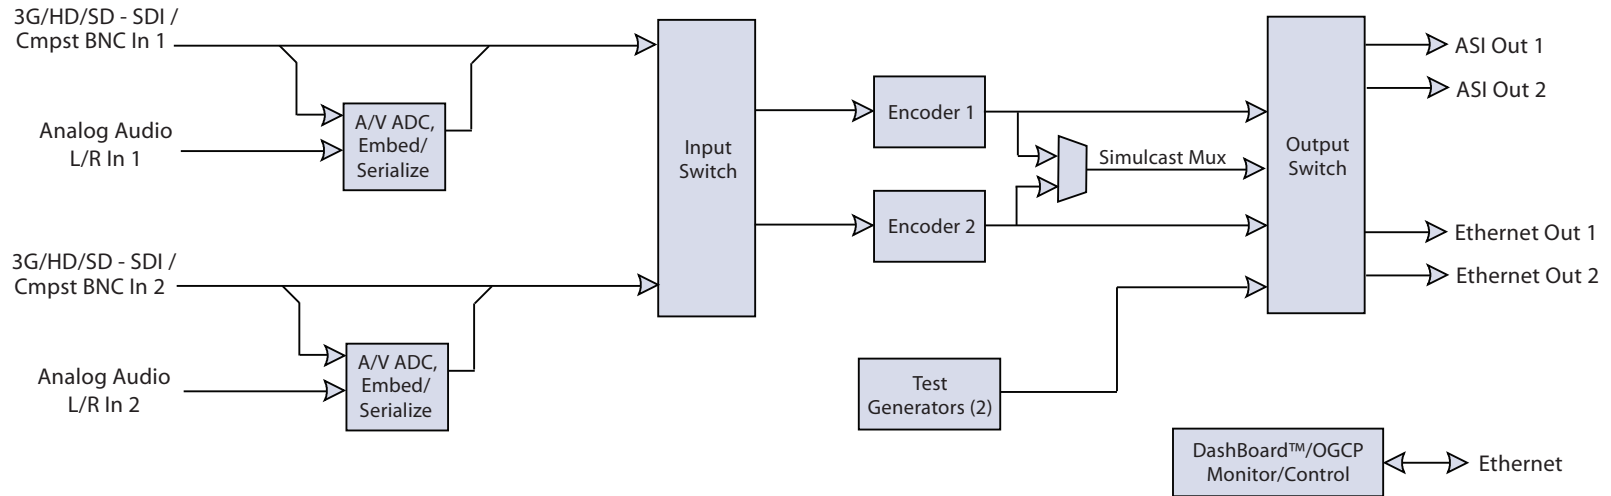

9223-SA-D Block Diagram

Dual-Channel 3G/HD/SD MPEG-4 Standalone Encoder Unit

COBALT

Cobalt Digital Inc.
2605 Galen Drive
Champaign IL, 61821

217.344.1243
info@cobaltdigital.com
www.cobaltdigital.com