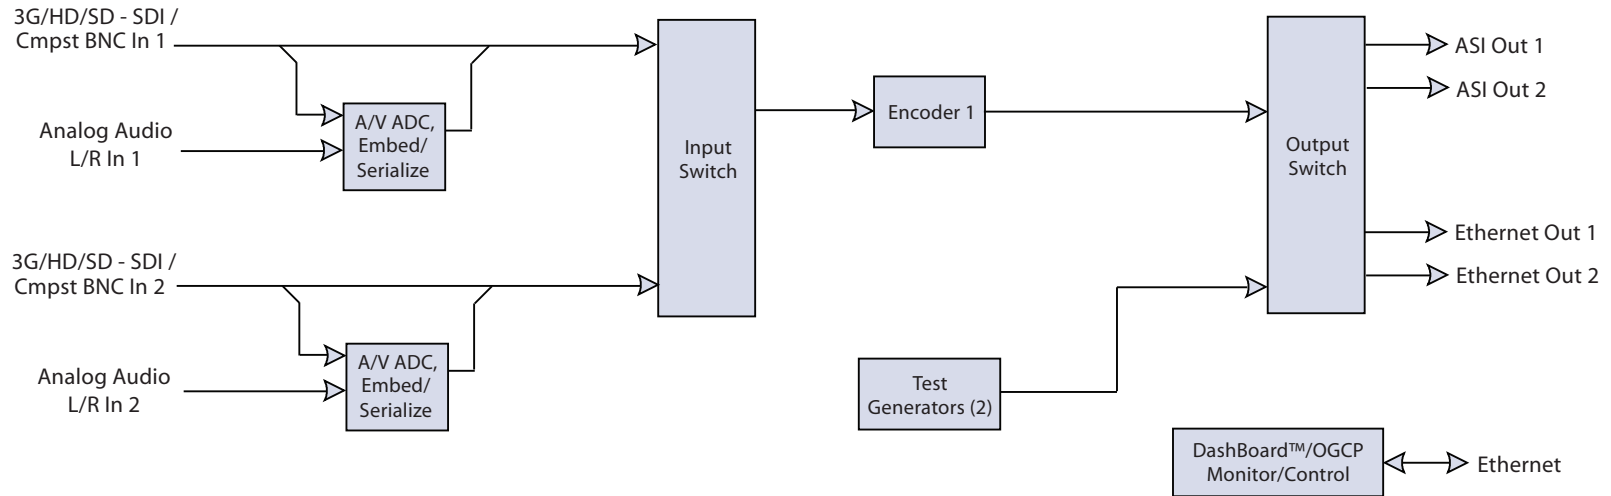

9223-SA-S Block Diagram

Single-Channel 3G/HD/SD MPEG-4 Encoder Unit

COBALT

Cobalt Digital Inc.
2605 Galen Drive
Champaign IL, 61821

217.344.1243
info@cobaltdigital.com
www.cobaltdigital.com