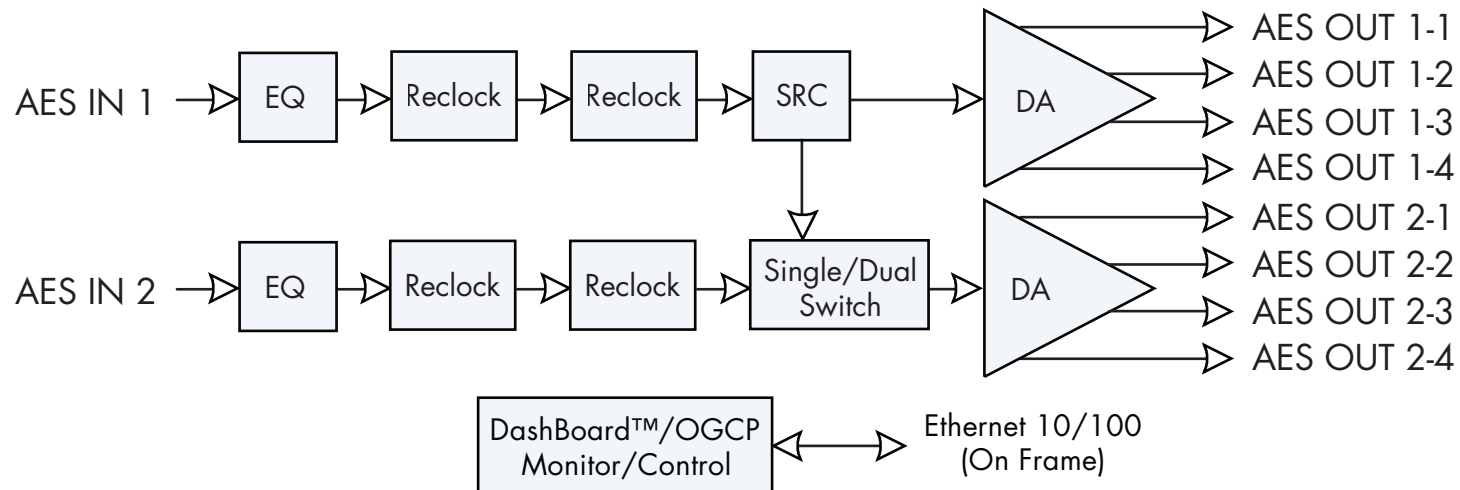

9253 Block Diagram

2x4 AES Audio Reclocking Distribution Amplifier

with SRC in 1x8 mode

Cobalt Digital Inc.
2406 E. University Ave.
Urbana IL, 61802
217.344.1243
info@cobaltdigital.com
www.cobaltdigital.com