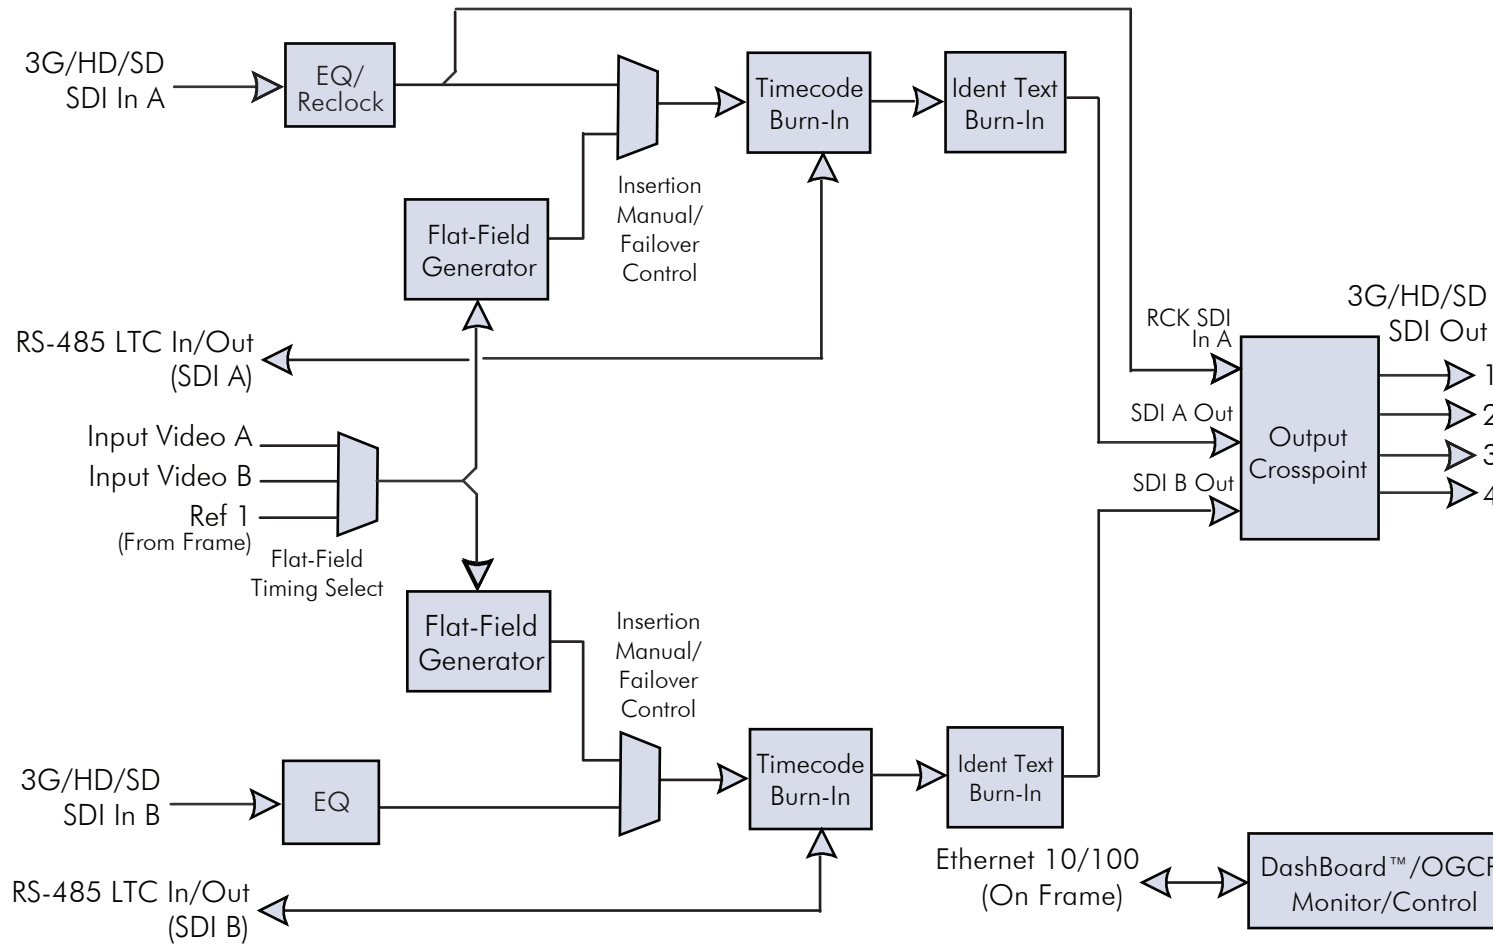

9392 Block Diagram

3G/HD/SD-SDI Dual-Channel Timecode Burn-In Inserter

Cobalt Digital Inc.
2406 E. University Ave.
Urbana IL, 61802

217.344.1243
info@cobaltdigital.com
www.cobaltdigital.com