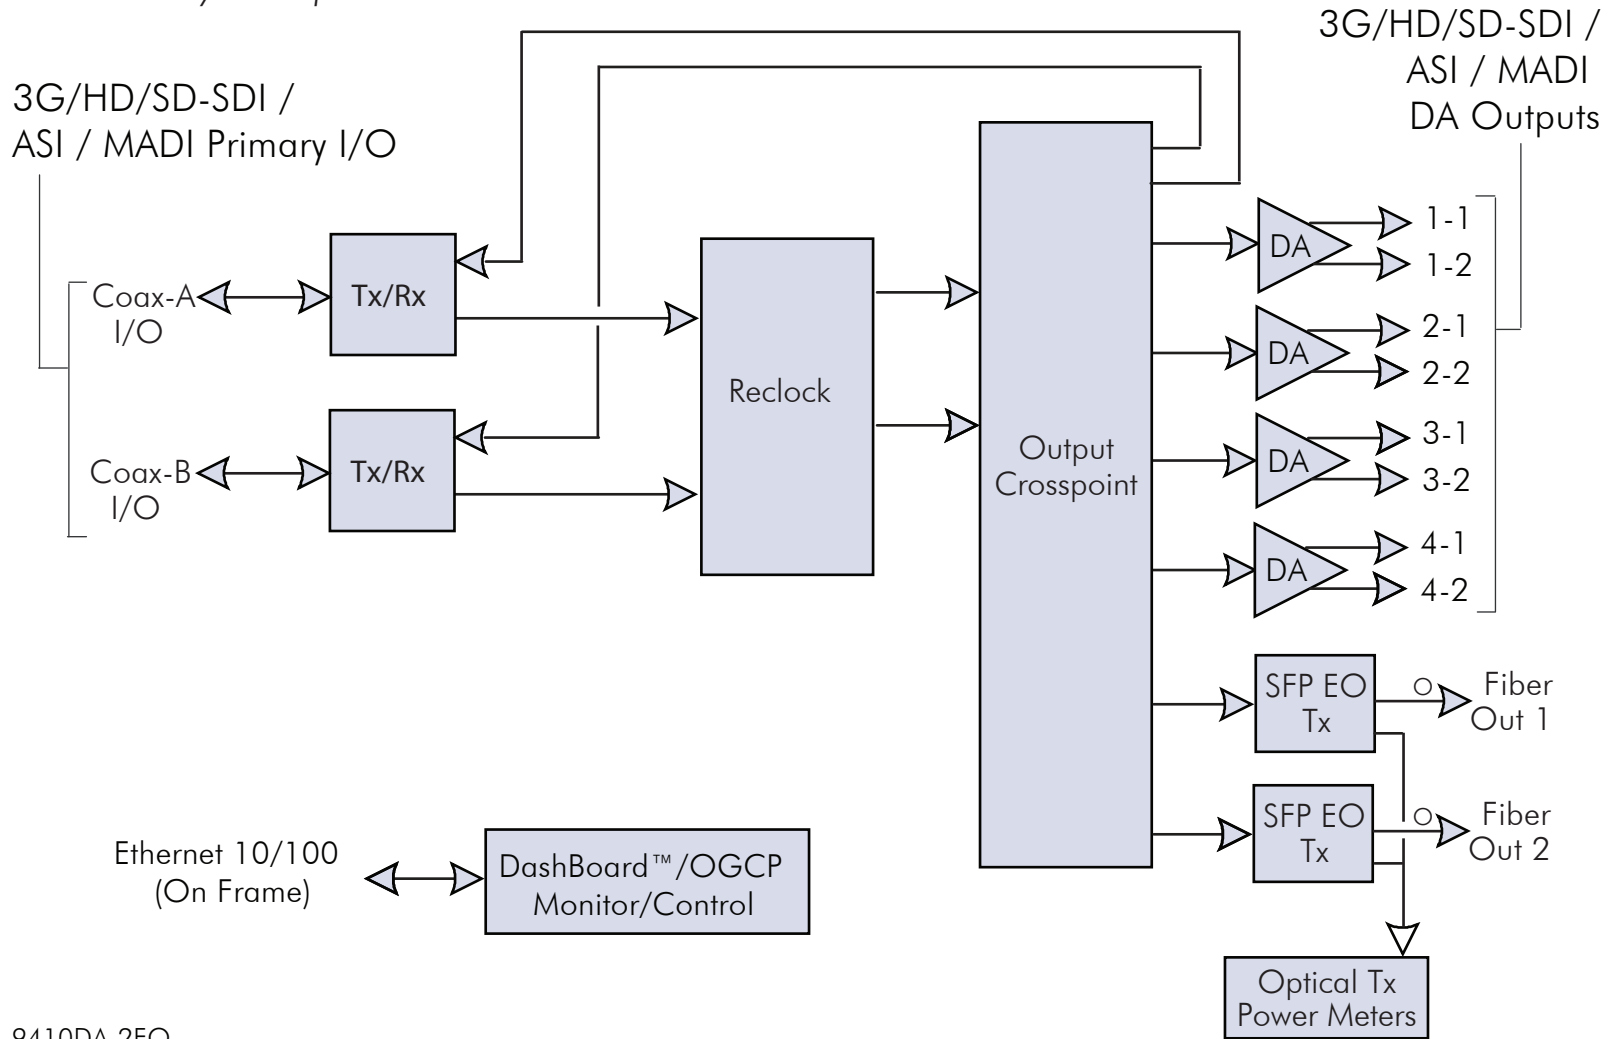

9410DA-2EO Block Diagram

3G/HD/SD-SDI / ASI / MADI Fiber Dual EO Transport/Distribution Amplifier
with Full-Flexibility Crosspoint

9410DA-2EO

Cobalt Digital Inc.
2506 Galen Drive
Champaign IL, 61821

217.344.1243
info@cobaltdigital.com
www.cobaltdigital.com