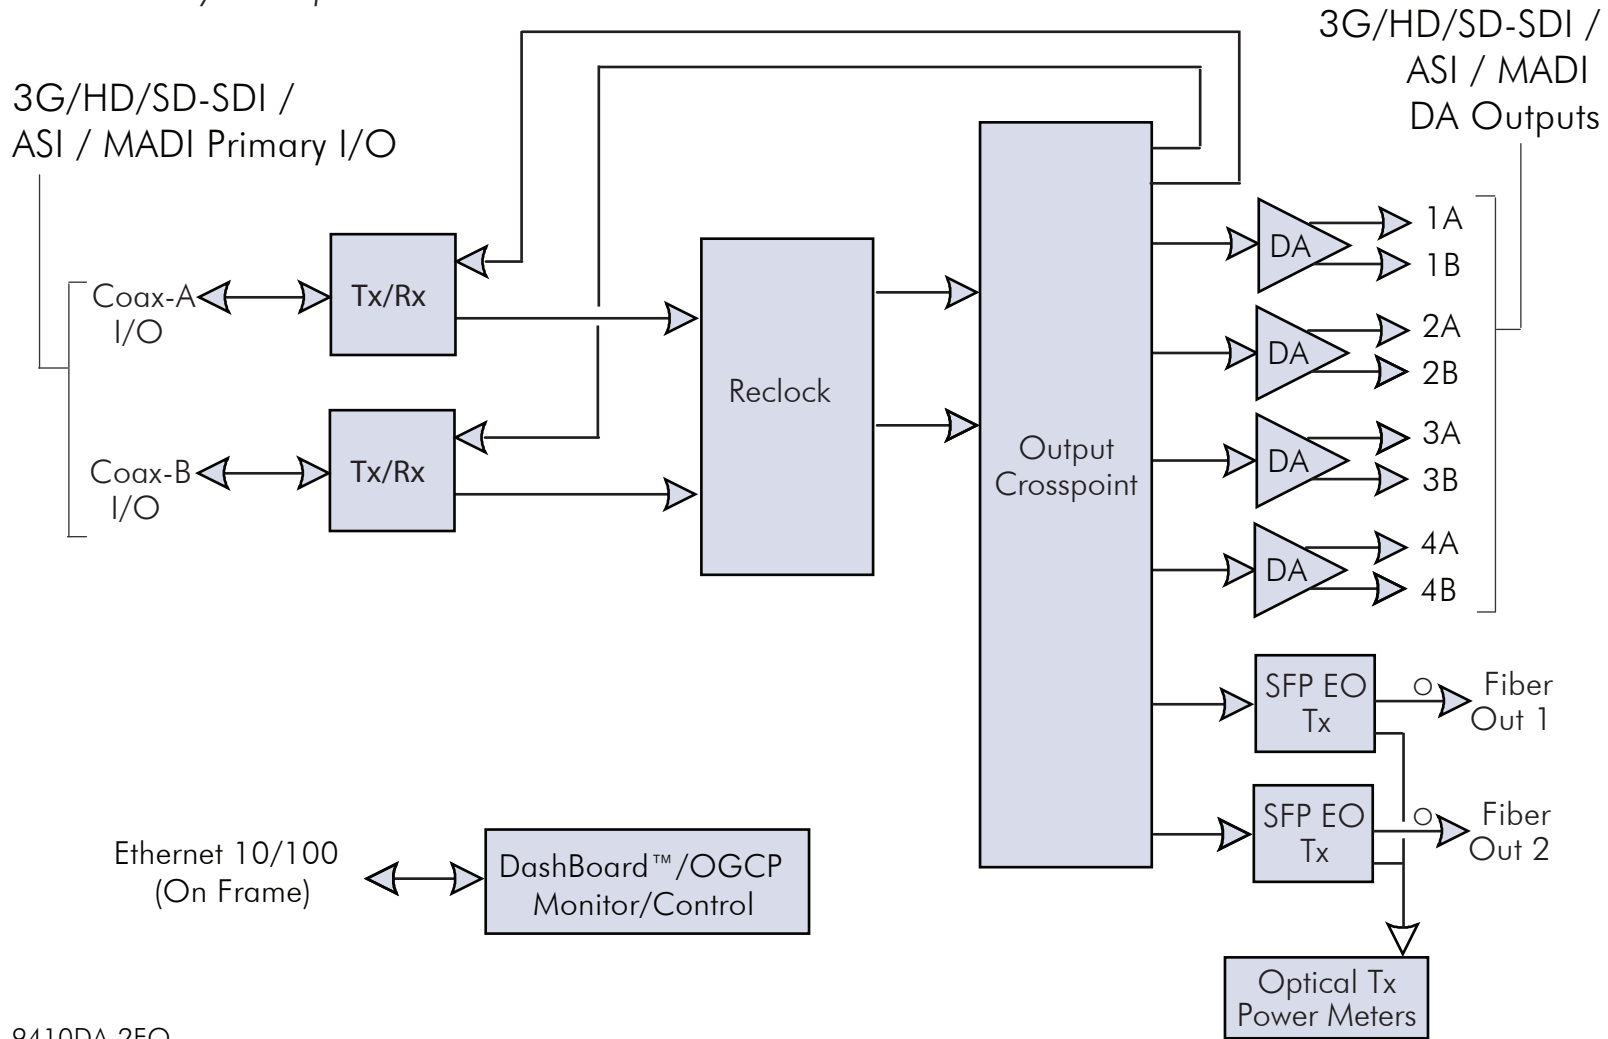

9410DA-2EO Block Diagram

3G/HD/SD-SDI / ASI / MADI Fiber Dual EO Transport/Distribution Amplifier
with Full-Flexibility Crosspoint

9410DA-2EO

Cobalt Digital Inc.
2506 Galen Drive
Champaign IL, 61821

217.344.1243
info@cobaltdigital.com
www.cobaltdigital.com