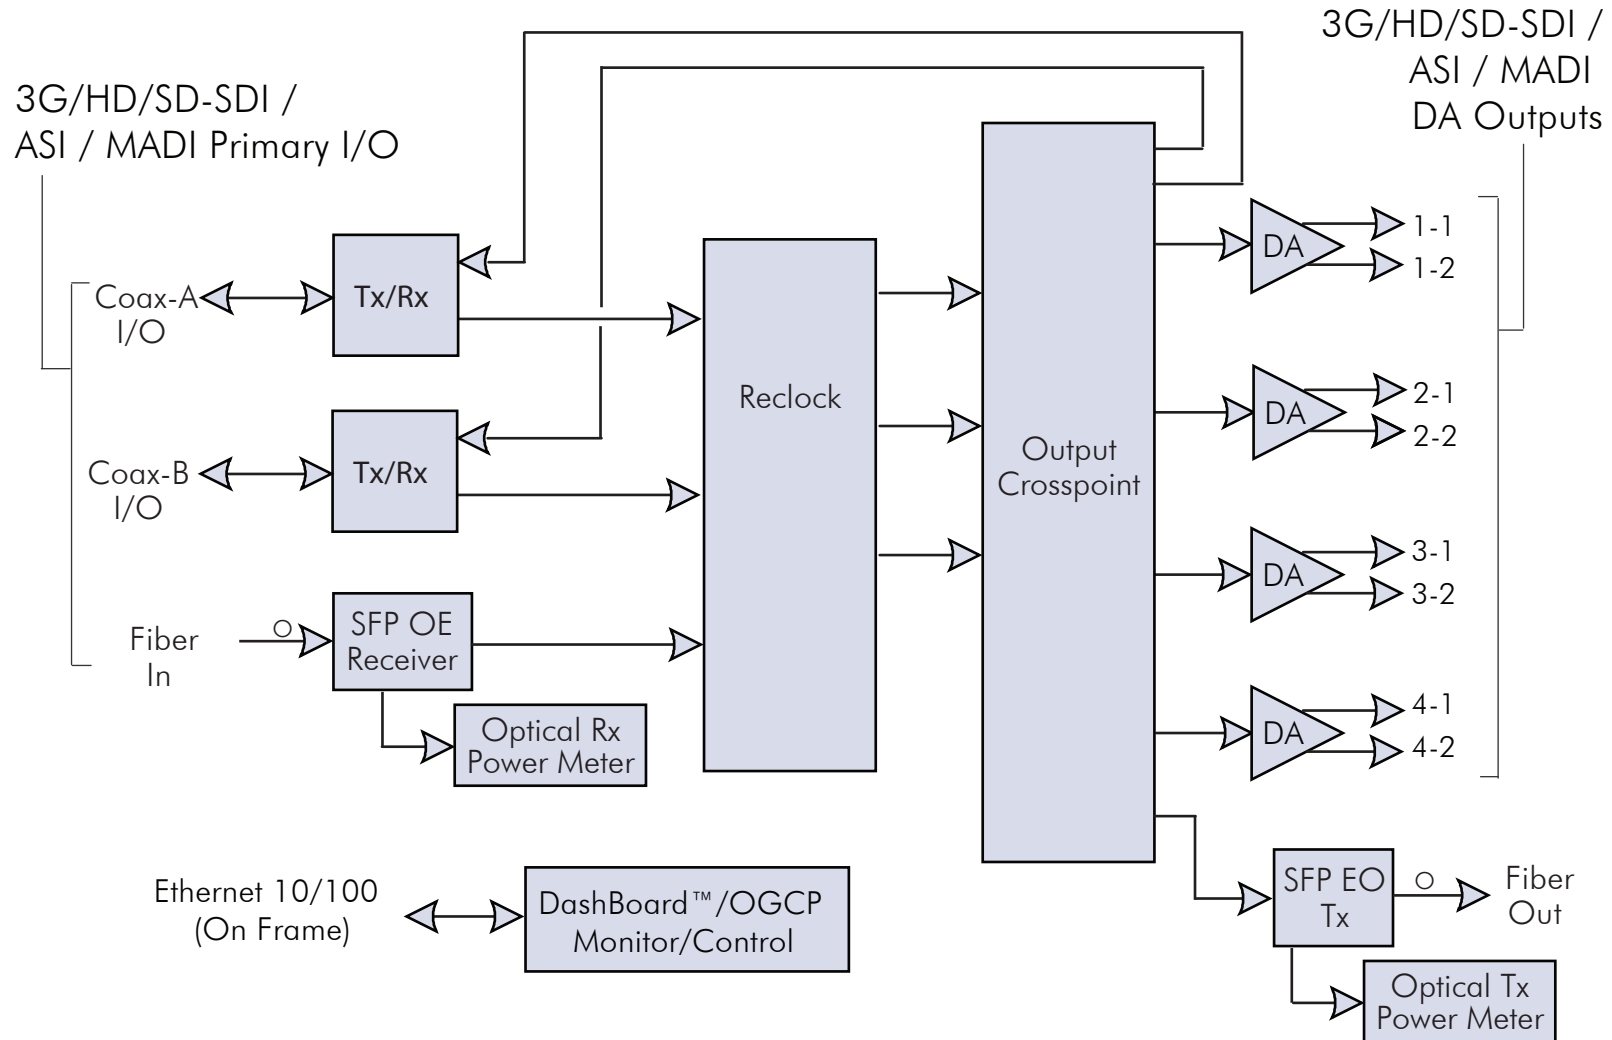

9410DA-EOOE Block Diagram

3G/HD/SD-SDI / ASI / MADI Fiber EOOE Transport/Distribution Amplifier
with Full-Flexibility Crosspoint

Cobalt Digital Inc.
2506 Galen Drive
Champaign IL, 61821

217.344.1243
info@cobaltdigital.com
www.cobaltdigital.com