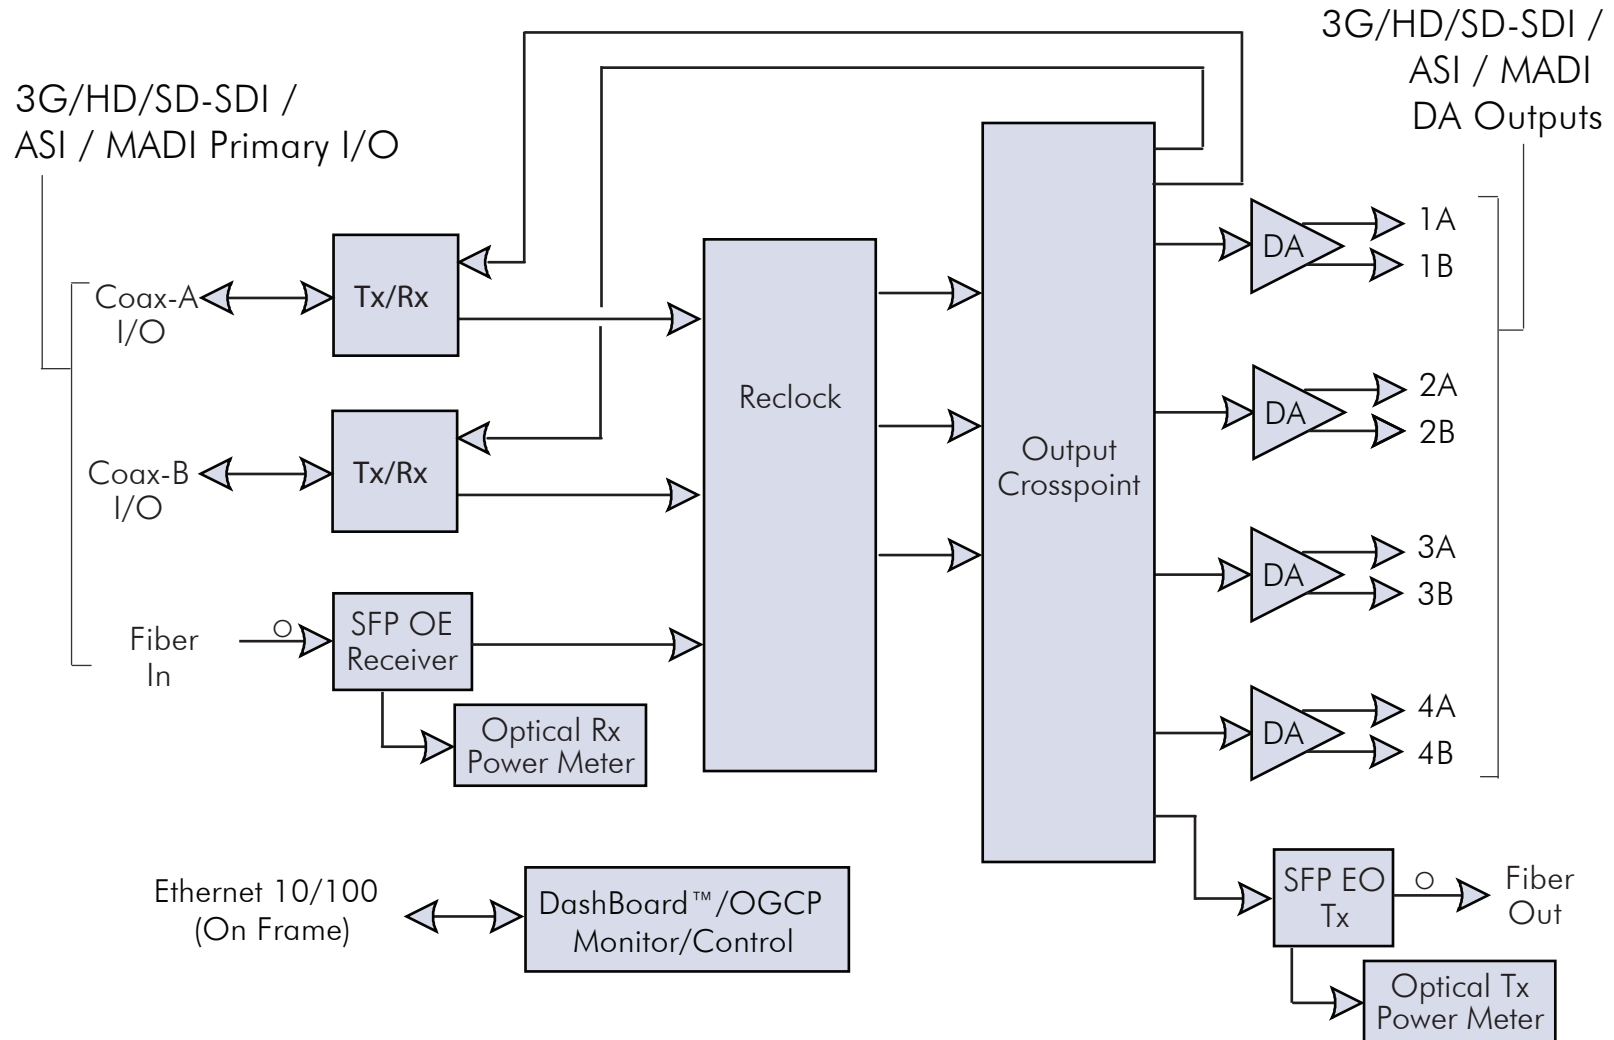

9410DA-EOOE Block Diagram

3G/HD/SD-SDI / ASI / MADI Fiber EOOE Transport/Distribution Amplifier
with Full-Flexibility Crosspoint

Cobalt Digital Inc.
2506 Galen Drive
Champaign IL, 61821

217.344.1243
info@cobaltdigital.com
www.cobaltdigital.com