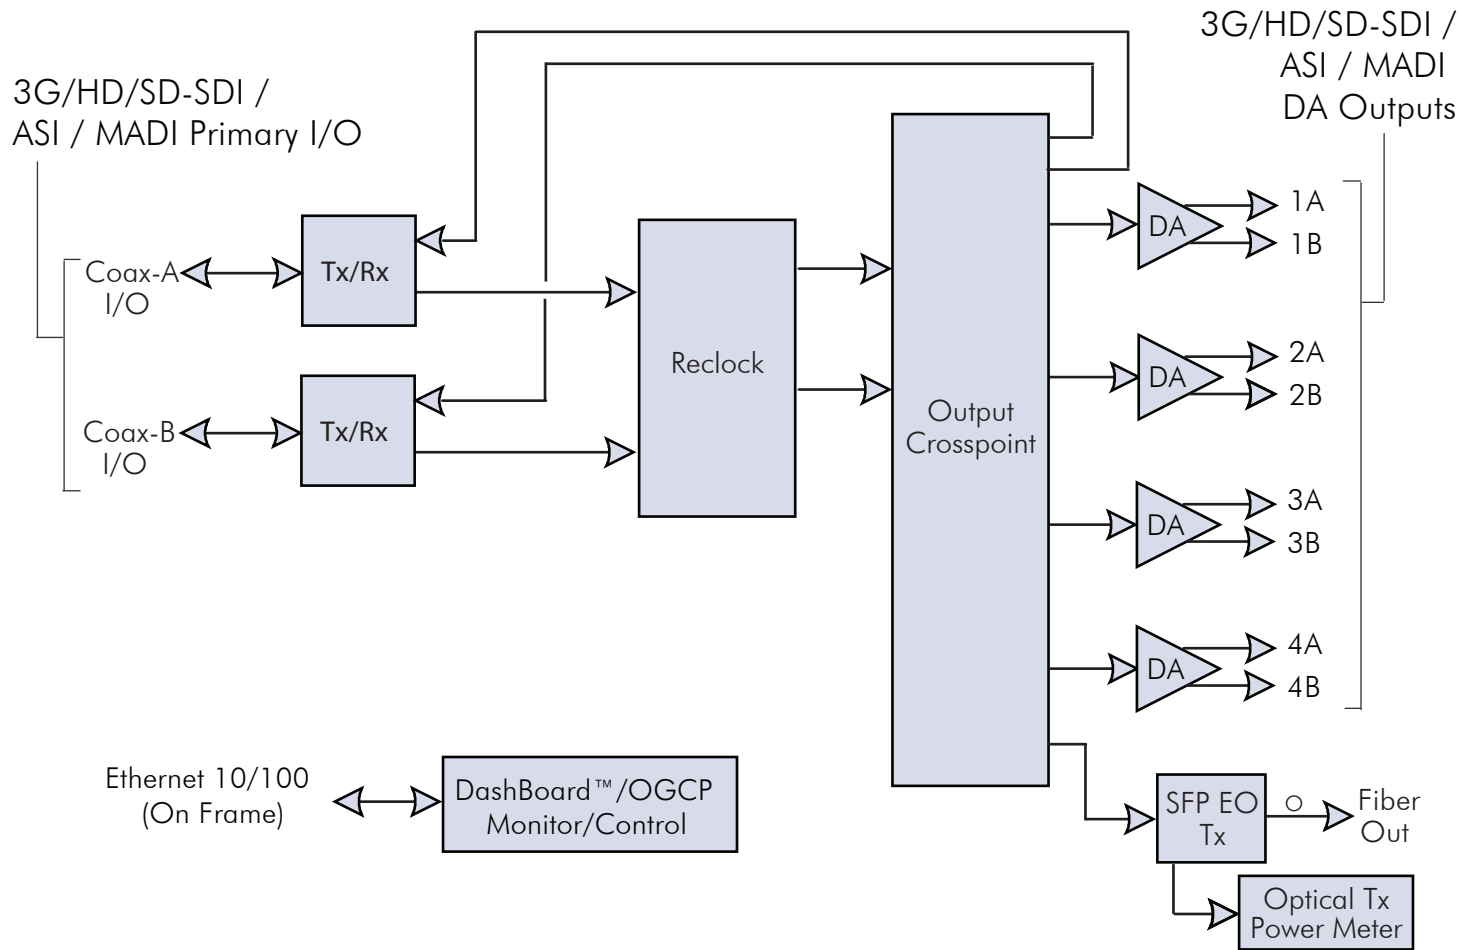

9410DA-EO Block Diagram

3G/HD/SD-SDI / ASI / MADI Fiber EO Transport/Distribution Amplifier
with Full-Flexibility Crosspoint

Cobalt Digital Inc.
2506 Galen Drive
Champaign IL, 61821

217.344.1243
info@cobaltdigital.com
www.cobaltdigital.com