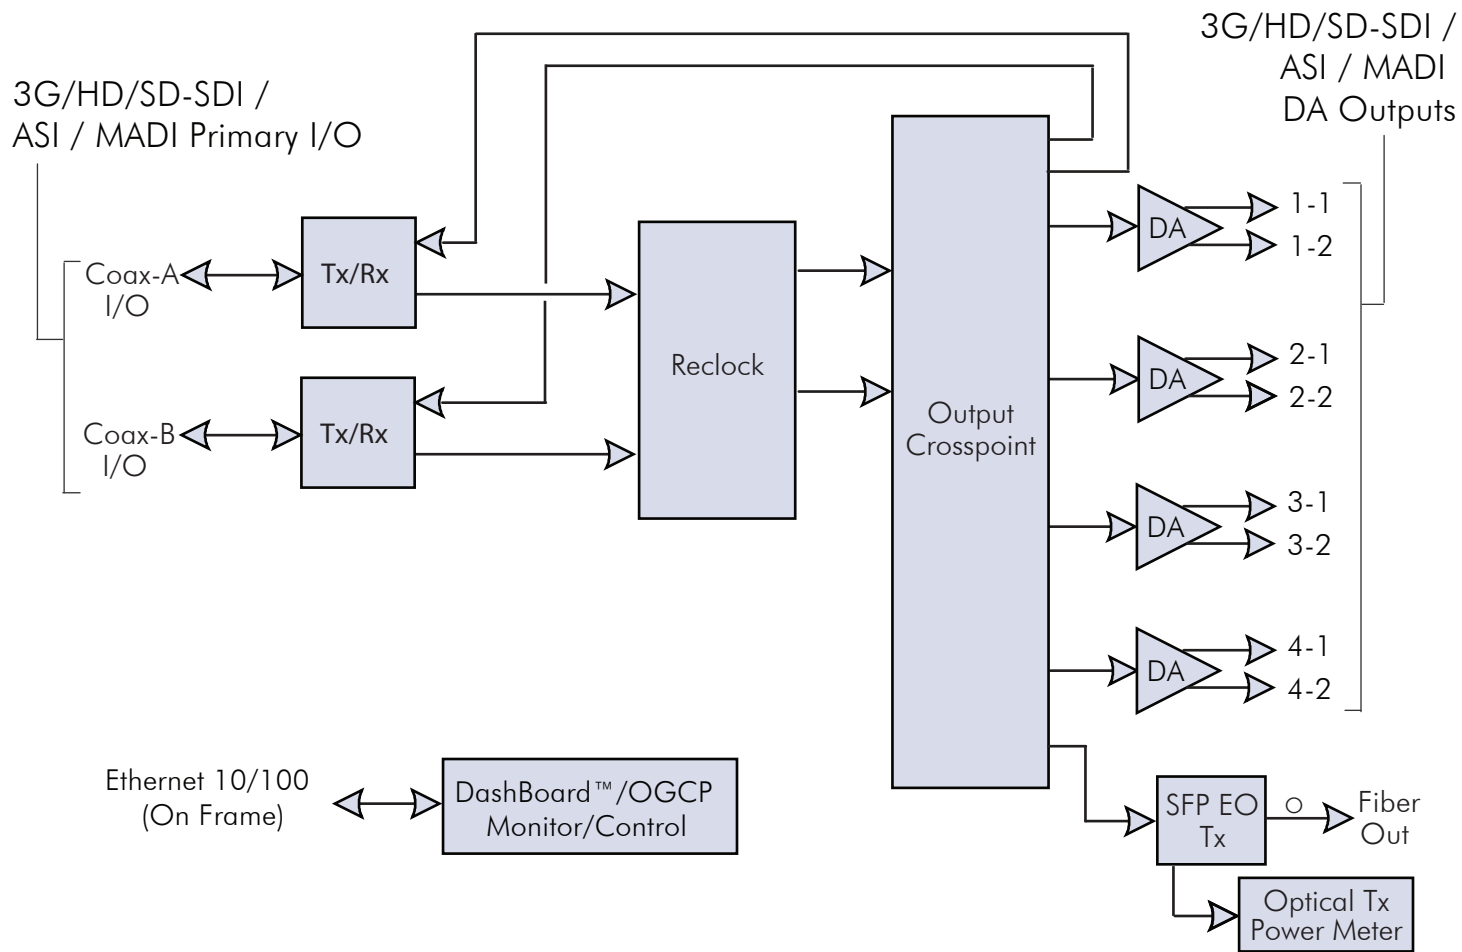

9410DA-EO Block Diagram

3G/HD/SD-SDI / ASI / MADI Fiber EO Transport/Distribution Amplifier
with Full-Flexibility Crosspoint

Cobalt Digital Inc.
2506 Galen Drive
Champaign IL, 61821

217.344.1243
info@cobaltdigital.com
www.cobaltdigital.com