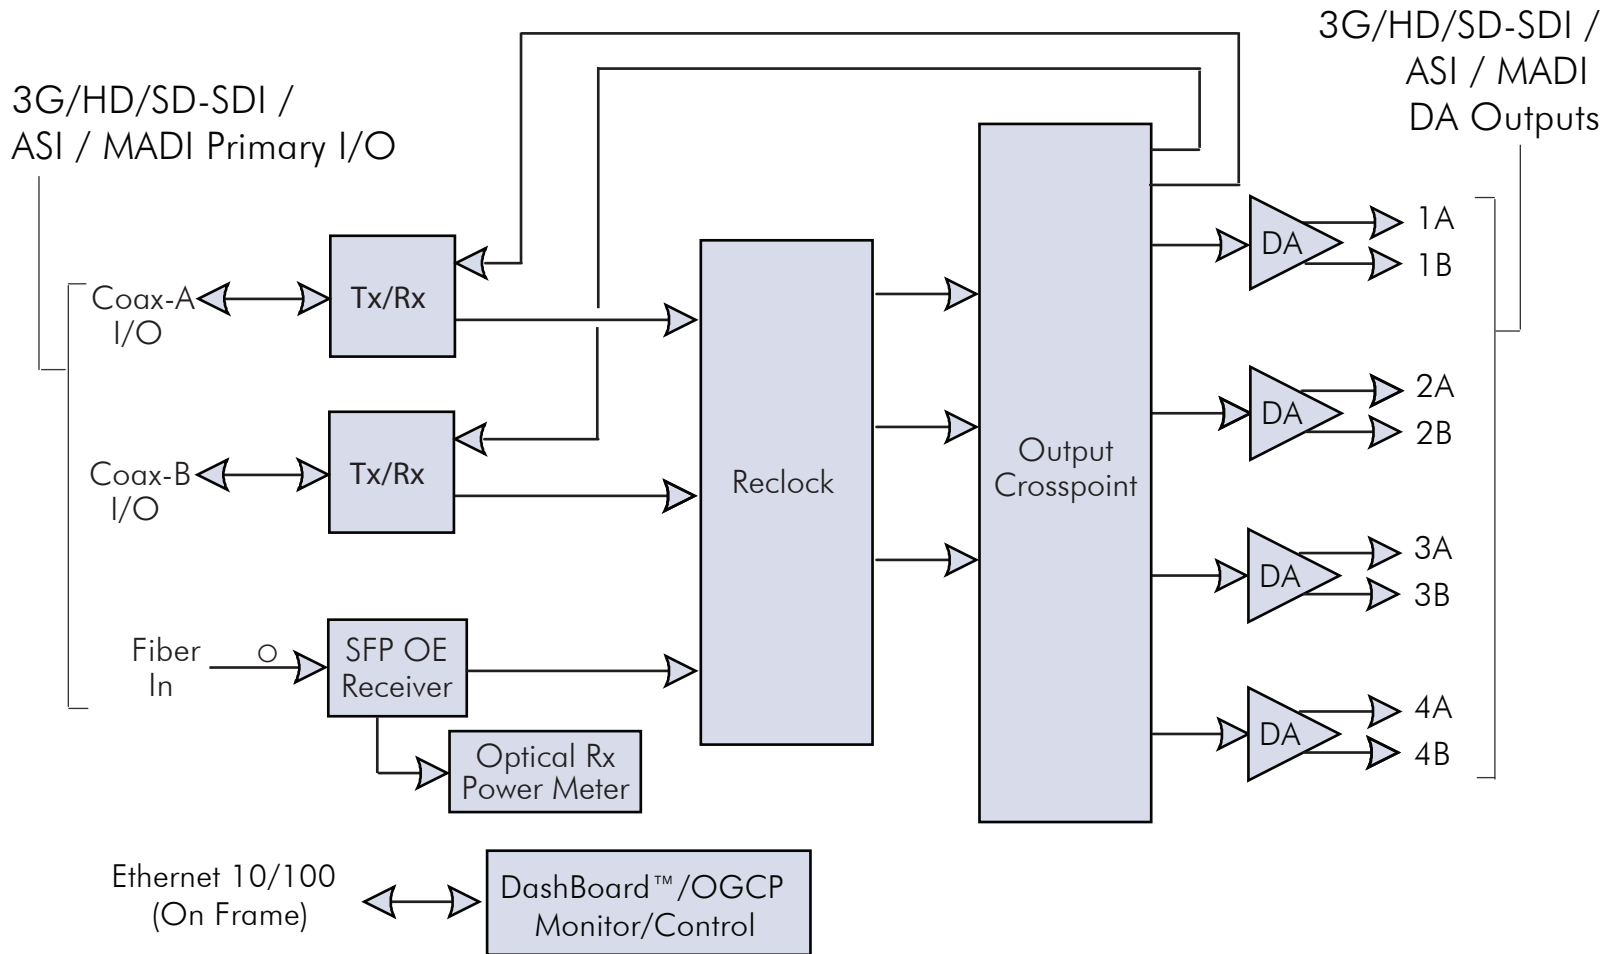

9410DA-OE Block Diagram

3G/HD/SD-SDI / ASI / MADI Fiber OE Transport/Distribution Amplifier
with Full-Flexibility Crosspoint

Cobalt Digital Inc.
2506 Galen Drive
Champaign IL, 61821

217.344.1243
info@cobaltdigital.com
www.cobaltdigital.com